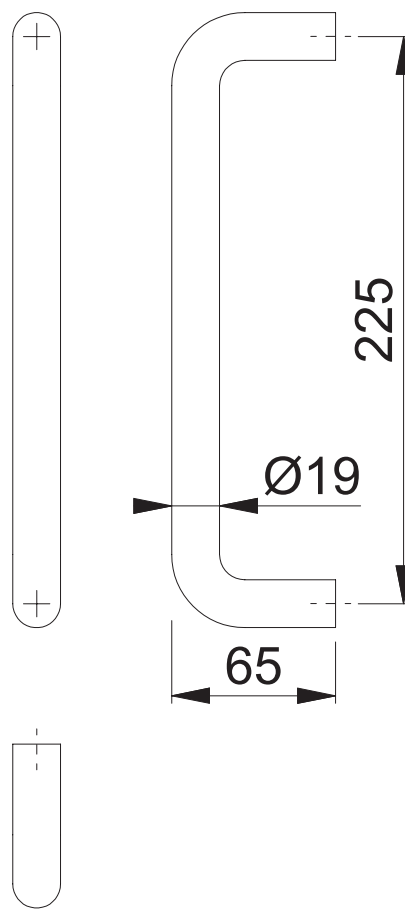

# AR9616/225BF (225mm Bolt Through Fix Pull Handle)

These documents are property of HOPPE (UK), Wolverhampton and are protected by both copyright and fair trade law. Any reproduction, reprint, copying, passing on to third parties and whichever use of these documents or parts thereof is prohibited, except with prior written consent of HOPPE.

Scale 1:3	Name J. Renhard	Date 17.02.15	Drawing No: c1382107e001	<b>ARRONE</b> The Complete Range
--------------	--------------------	------------------	-----------------------------	-------------------------------------