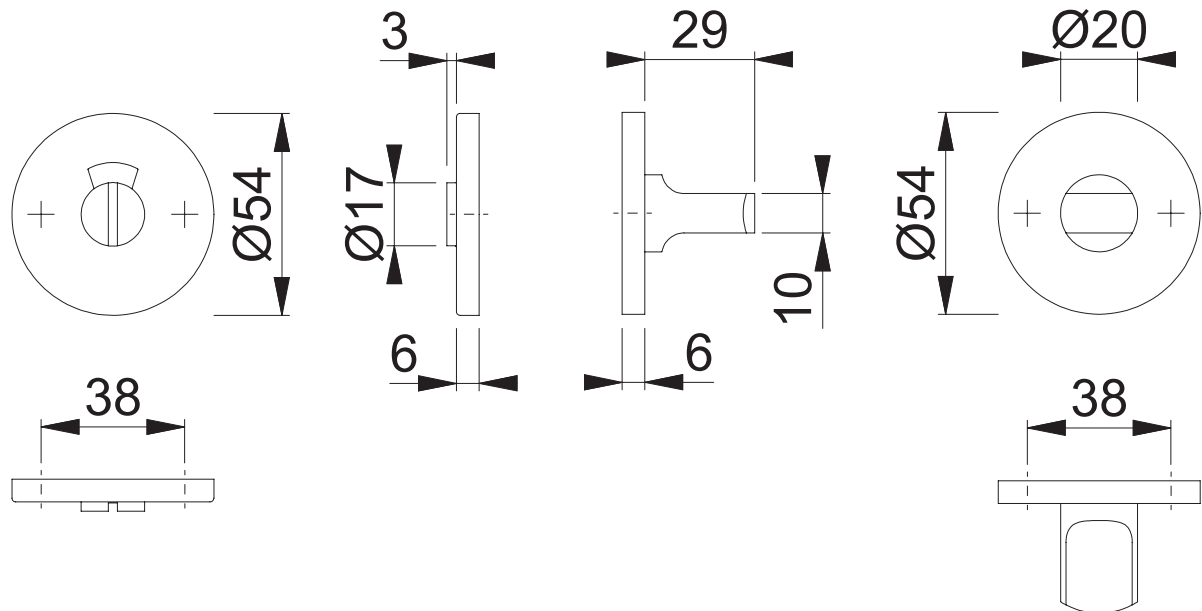

Copyright © HOPPE AG

These documents are property of HOPPE (UK) LTD, Wolverhampton and are protected by both copyright and fair trade law. Any reproduction, reprint, copying, passing on to third parties and whichever use of these documents or parts thereof is prohibited, except with prior written consent of HOPPE.

Scale 1:2	Name J. Renhard	Date 21.04.15	Drawing No. / Source c1092123g001a

Article-Titleblock CAD-database
AR961-69

ARRONE®
The complete range.