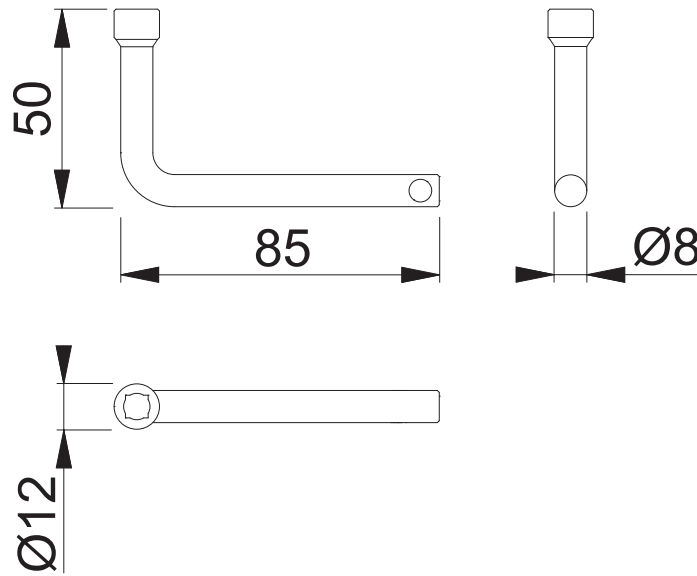

# AR961/69D-NC-KEY

Worked on / Date (Advertisement)

KKR1/15.11.22

Copyright © HOPPE AG

These documents are property of HOPPE (UK) LTD, Wolverhampton and are protected by both copyright and fair trade law. Any reproduction, reprint, copying, passing on to third parties and whichever use of these documents or parts thereof is prohibited, except with prior written consent of HOPPE.

Scale	Name	Date	Drawing No. / Source
1:2	J.PURI	11.11.22	c1092122g005L400

Article-Titleblock CAD-database  
AR961/69D-NC-KEY

**ARRONE**<sup>®</sup>  
The complete range.