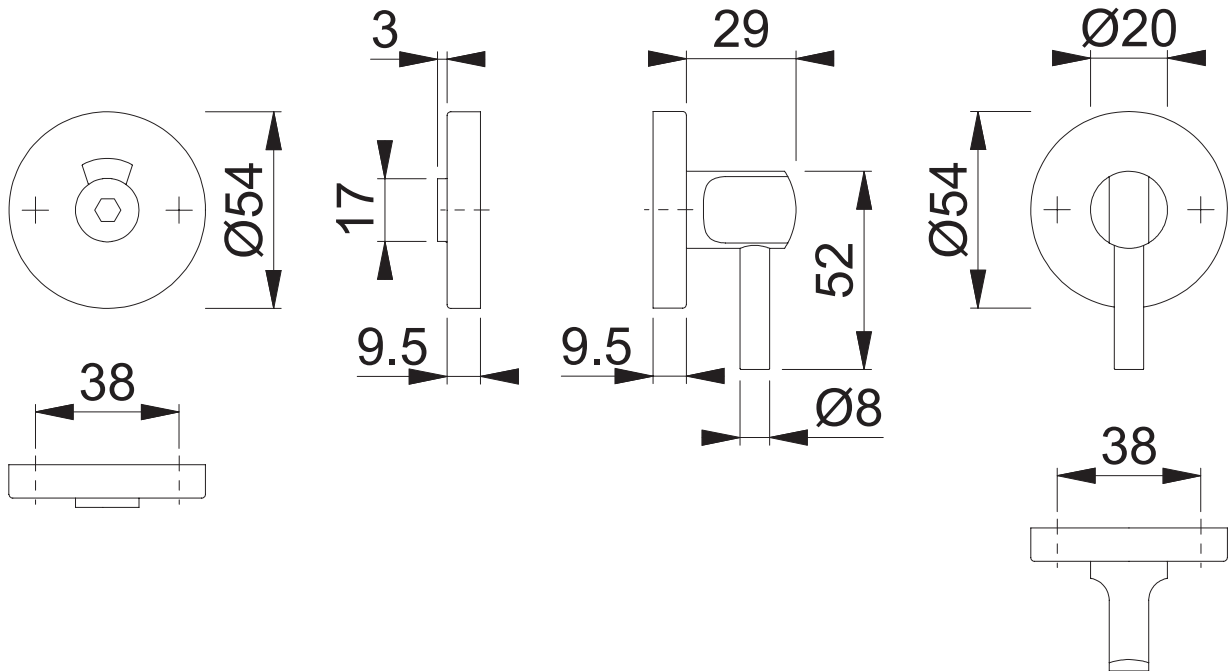

Copyright © HOPPE AG

These documents are property of HOPPE (UK) LTD, Wolverhampton and are protected by both copyright and fair trade law. Any reproduction, reprint, copying, passing on to third parties and whichever use of these documents or parts thereof is prohibited, except with prior written consent of HOPPE.

Scale 1:2	Name DSA	Date 14.11.24	Drawing No. / Source c1092122g006 L400

Article-Titleblock CAD-database
AR961/69D-NC

ARRONE®
The complete range.