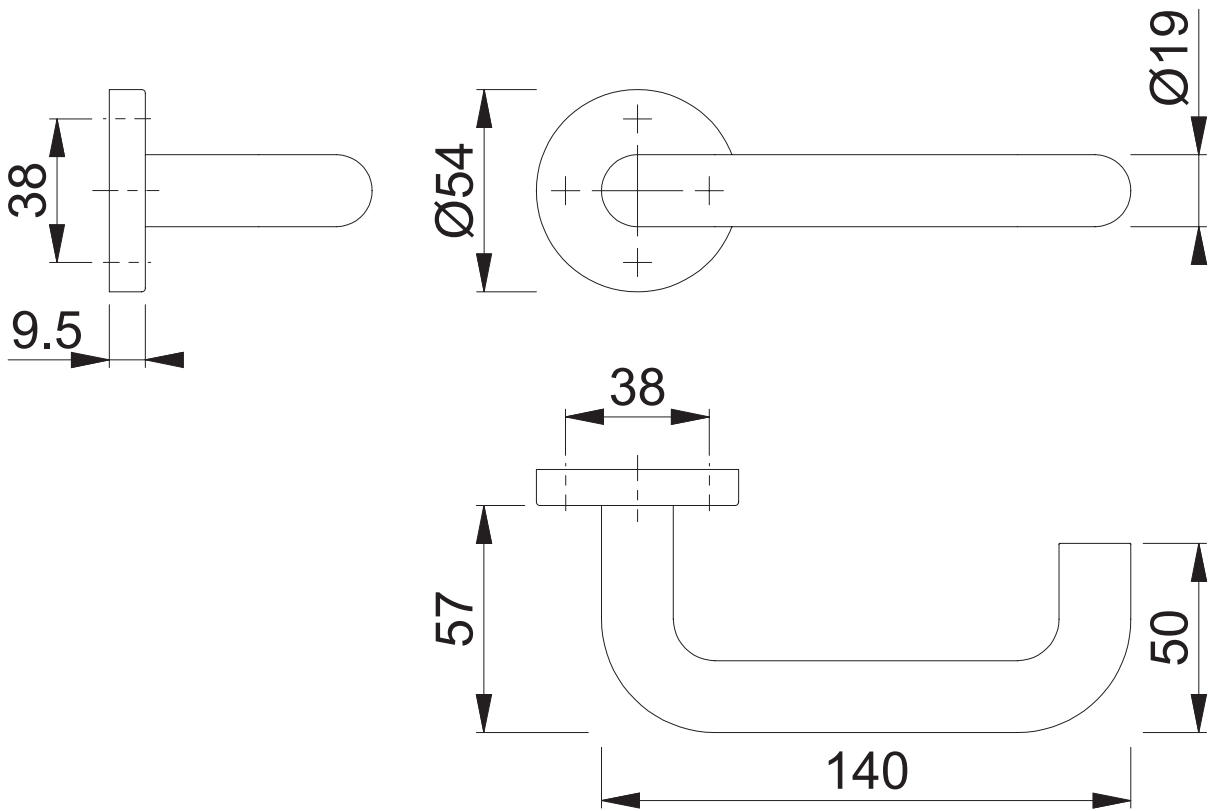

Copyright © HOPPE AG

These documents are property of HOPPE (UK) LTD, Wolverhampton and are protected by both copyright and fair trade law. Any reproduction, reprint, copying, passing on to third parties and whichever use of these documents or parts thereof is prohibited, except with prior written consent of HOPPE.

Scale 1:2	Name DSA	Date 13.09.23	Drawing No. / Source c0023195z003 L400

Article-Titleblock CAD-database
AR961/60-SP-SCR

ARRONE®
The complete range.