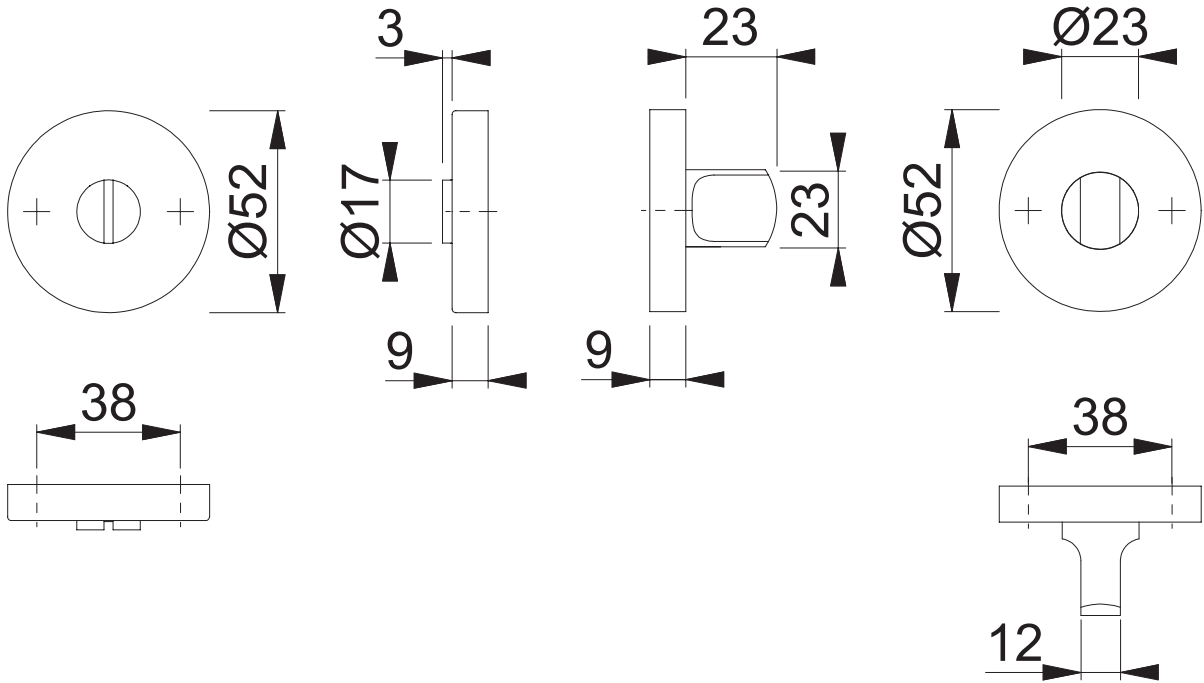

Copyright © HOPPE AG

These documents are property of HOPPE (UK) LTD, Wolverhampton and are protected by both copyright and fair trade law. Any reproduction, reprint, copying, passing on to third parties and whichever use of these documents or parts thereof is prohibited, except with prior written consent of HOPPE.

Scale 1:2	Name DSA	Date 23.10.24	Drawing No. / Source c1092123g002 L400

Article-Titleblock CAD-database
AR961/39

ARRONE