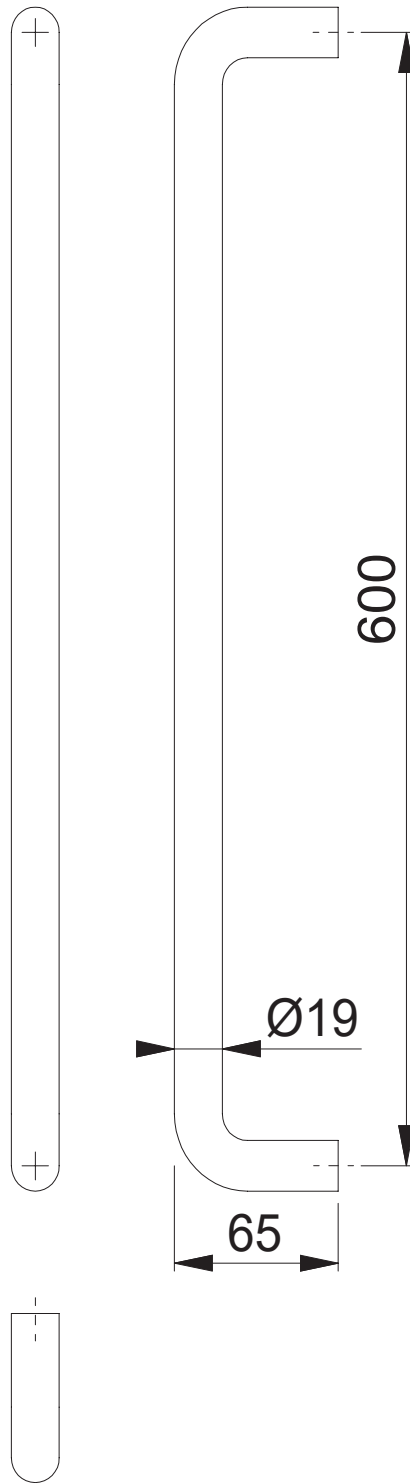

Copyright © HOPPE AG

Scale	Name	Date	Drawing No. / Source
1:3	J.PURI	19.07.21	c1382109e002

Article-Titleblock CAD-database
AR9616/600BF

ARRONE[®]
The complete range.