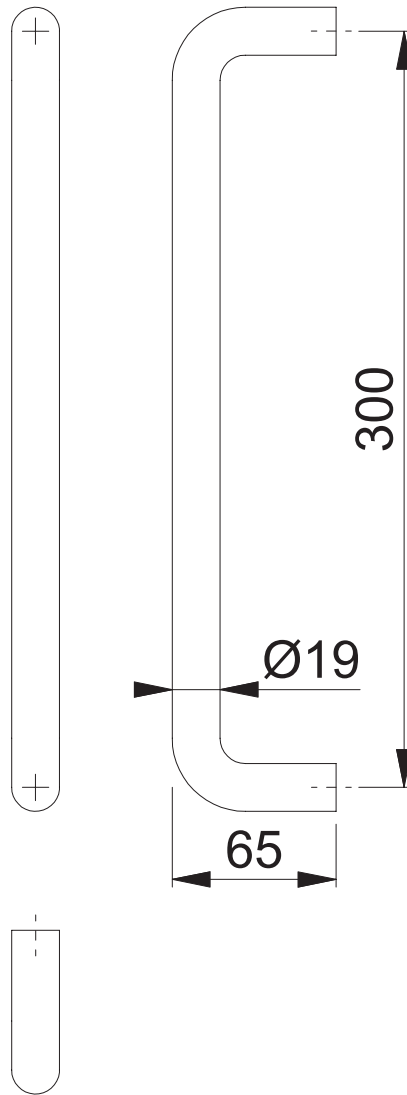

Scale	Name	Date	Drawing No. / Source
1:2	J. Renhard	17.02.15	c1382108e001

Article-Titleblock CAD-database
AR8280

ARRONE[®]
The complete range.