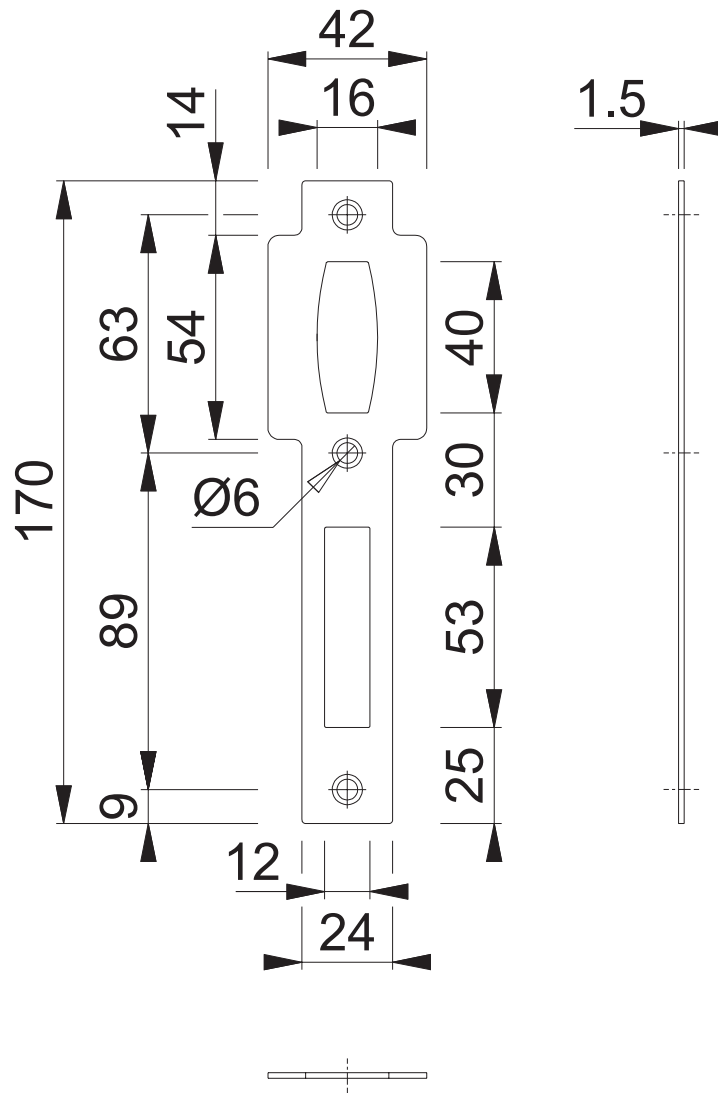

# AR916-DLS (Double Lipped Door Strike)

These documents are property of HOPPE (UK), Wolverhampton and are protected by both copyright and fair trade law. Any reproduction, reprint, copying, passing on to third parties and whichever use of these documents or parts thereof is prohibited, except with prior written consent of HOPPE.

Scale 1:2	Name N.A.Taylor	Date 29.11.2016	Drawing No: c7012015e001 L400	<b>ARRONE</b> <sup>®</sup> The complete range.
--------------	--------------------	--------------------	----------------------------------	---