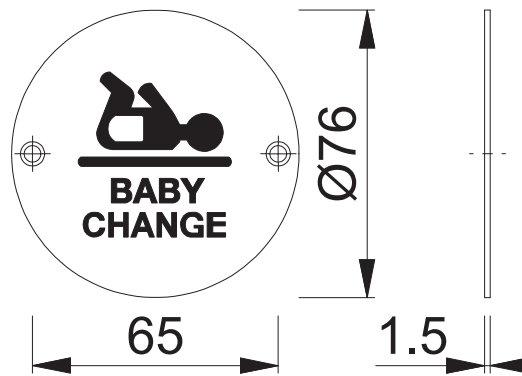

AR913 (Baby Changing Sign)

These documents are property of HOPPE (UK), Wolverhampton and are protected by both copyright and fair trade law. Any reproduction, reprint, copying, passing on to third parties and whichever use of these documents or parts thereof is prohibited, except with prior written consent of HOPPE.

Scale 1:2	Name J. Renhard	Date 31.03.15	Drawing No: c1522035e001	ARRONE The Complete Range
--------------	--------------------	------------------	-----------------------------	-------------------------------------