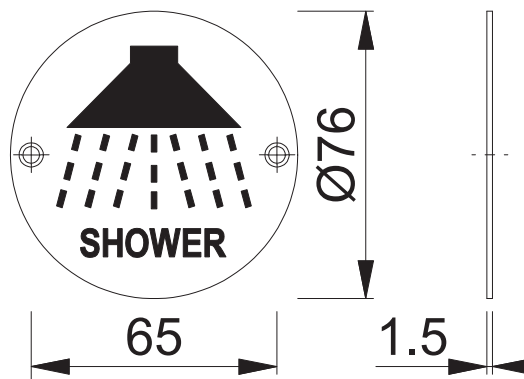

# AR911 (Shower Sign)

These documents are property of HOPPE (UK), Wolverhampton and are protected by both copyright and fair trade law. Any reproduction, reprint, copying, passing on to third parties and whichever use of these documents or parts thereof is prohibited, except with prior written consent of HOPPE.

Scale 1:2	Name J. Renhard	Date 31.03.15	Drawing No: c1522034e001	<b>ARRONE</b> The Complete Range
--------------	--------------------	------------------	-----------------------------	-------------------------------------