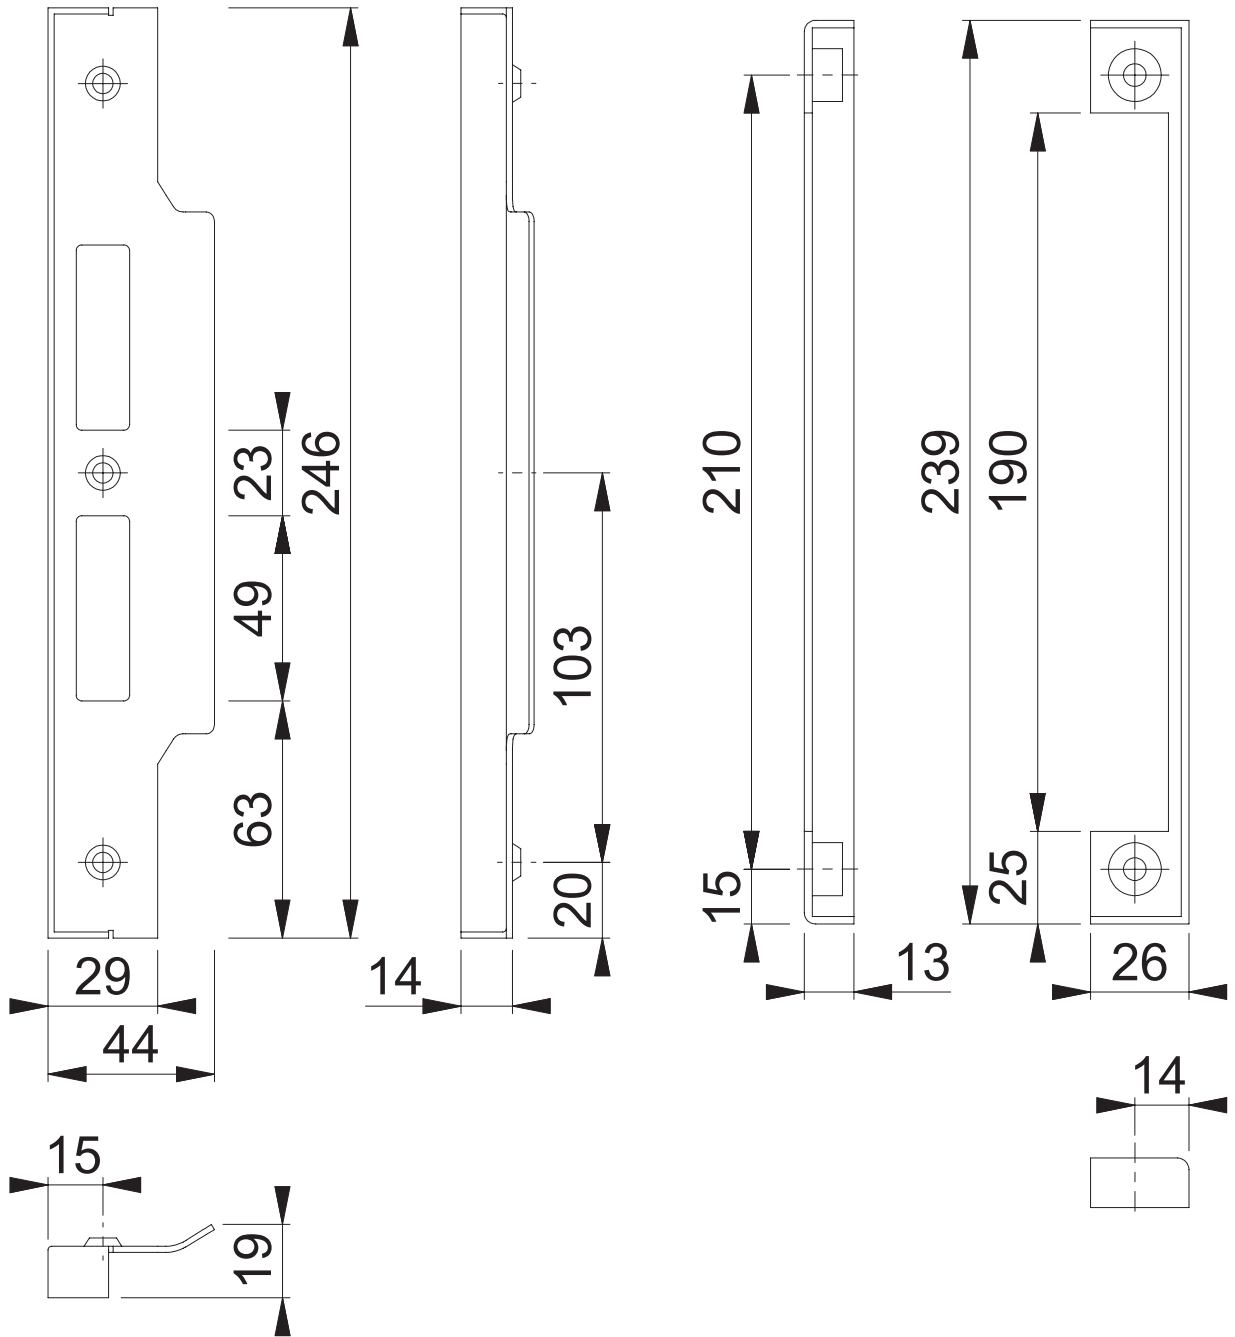

# AR91/81-S-13 (72mm Lock Rebate Set)

These documents are property of HOPPE (UK), Wolverhampton and are protected by both copyright and fair trade law. Any reproduction, reprint, copying, passing on to third parties and whichever use of these documents or parts thereof is prohibited, except with prior written consent of HOPPE.

Scale 1:2	Name J. Renhard	Date 29.04.15	Drawing No: c7012005g001	<b>ARRONE</b> The Complete Range
--------------	--------------------	------------------	-----------------------------	-------------------------------------