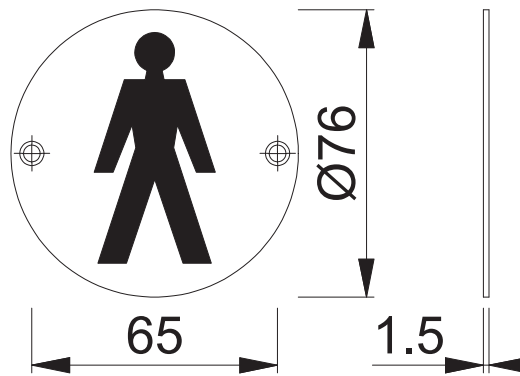

AR903M (Male Sign)

These documents are property of HOPPE (UK), Wolverhampton and are protected by both copyright and fair trade law. Any reproduction, reprint, copying, passing on to third parties and whichever use of these documents or parts thereof is prohibited, except with prior written consent of HOPPE.

Scale
1:2

Name
J. Renhard

Date
31.03.15

Drawing No:

c1522032e001

ARRONE
The Complete Range