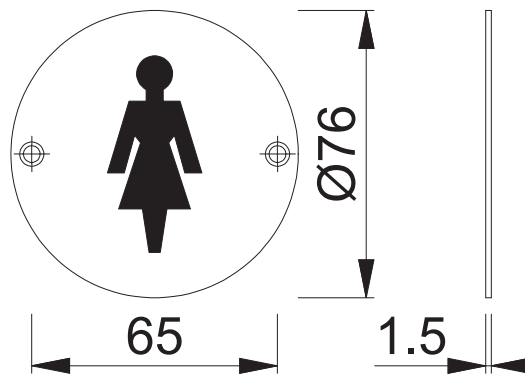

# AR903F (Female Sign)

These documents are property of HOPPE (UK), Wolverhampton and are protected by both copyright and fair trade law. Any reproduction, reprint, copying, passing on to third parties and whichever use of these documents or parts thereof is prohibited, except with prior written consent of HOPPE.

Scale 1:2	Name J. Renhard	Date 31.03.15	Drawing No: c1522031e001	<b>ARRONE</b> The Complete Range
--------------	--------------------	------------------	-----------------------------	-------------------------------------