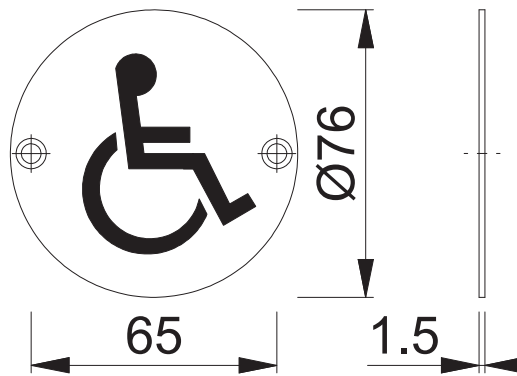

AR903D (Disabled Sign)

These documents are property of HOPPE (UK), Wolverhampton and are protected by both copyright and fair trade law. Any reproduction, reprint, copying, passing on to third parties and whichever use of these documents or parts thereof is prohibited, except with prior written consent of HOPPE.

Scale
1:2

Name
J. Renhard

Date
31.03.15

Drawing No:
c1522030e001

ARRONE
The Complete Range