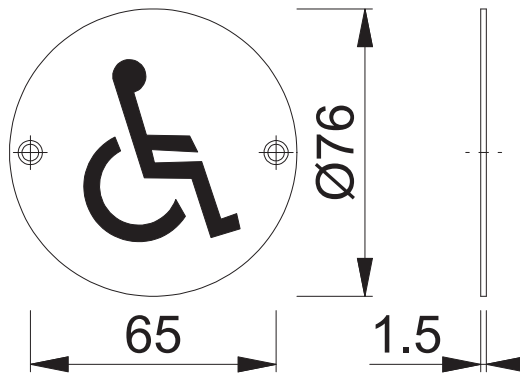

AR903D (Disabled Sign)

These documents are property of HOPPE (UK), Wolverhampton and are protected by both copyright and fair trade law. Any reproduction, reprint, copying, passing on to third parties and whichever use of these documents or parts thereof is prohibited, except with prior written consent of HOPPE.

Scale
1:2

Name
J. Renhard

Date
31.03.15

Drawing No:

c1522030e001

ARRONE
The Complete Range