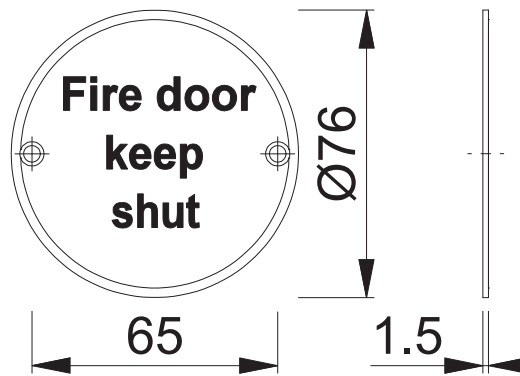

AR902 (Fire Door Keep Shut Sign)

These documents are property of HOPPE (UK), Wolverhampton and are protected by both copyright and fair trade law. Any reproduction, reprint, copying, passing on to third parties and whichever use of these documents or parts thereof is prohibited, except with prior written consent of HOPPE.

Scale 1:2	Name J. Renhard	Date 31.03.15	Drawing No: c1522029e001	ARRONE The Complete Range