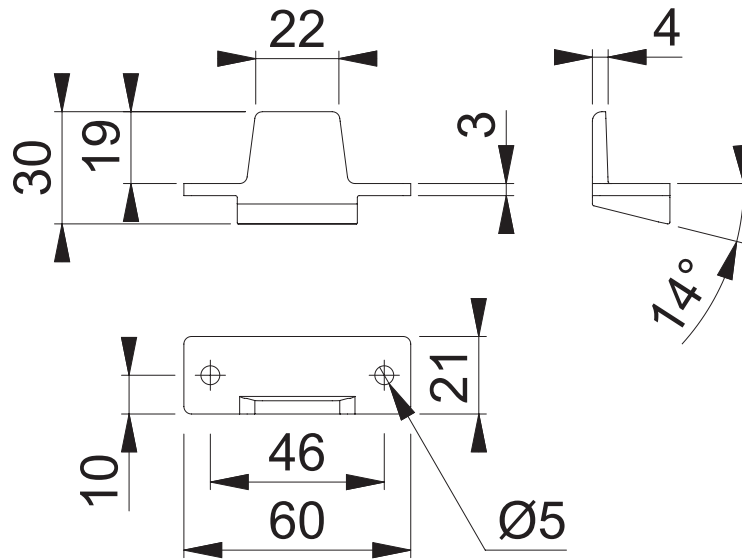

AR887 (Double Door Strike Plate)

Worked on / Date (Advertisement)

Copyright © HOPPE AG

These documents are property of HOPPE (UK) LTD, Wolverhampton and are protected by both copyright and fair trade law. Any reproduction, reprint, copying, passing on to third parties and whichever use of these documents or parts thereof is prohibited, except with prior written consent of HOPPE.

Scale 1:2	Name N.A. Taylor	Date 14.11.16	Drawing No. / Source c7012013e001 L400
--------------	---------------------	------------------	---

Article-Titleblock CAD-database
AR887

ARRONE[®]
The complete range.