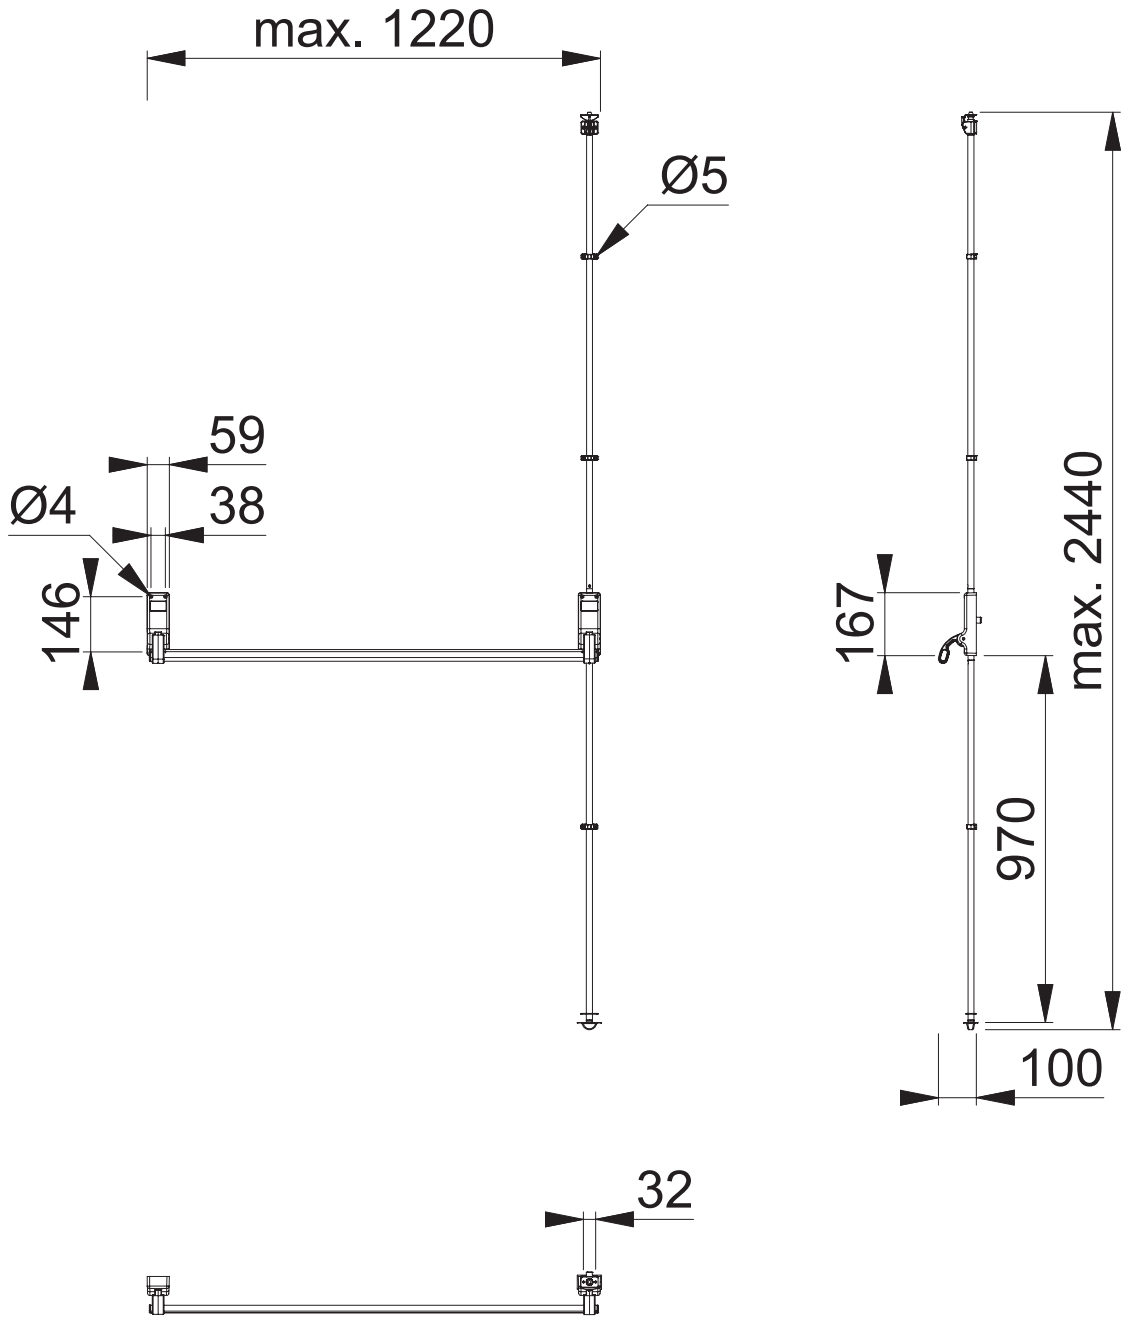

AR880 (Single Panic Bolt)

These documents are property of HOPPE (UK), Wolverhampton and are protected by both copyright and fair trade law. Any reproduction, reprint, copying, passing on to third parties and whichever use of these documents or parts thereof is prohibited, except with prior written consent of HOPPE.

Scale
1:20

Name
J. Renhard

Date
08.01.15

Drawing No:

c0212001z000

ARRONE
The Complete Range