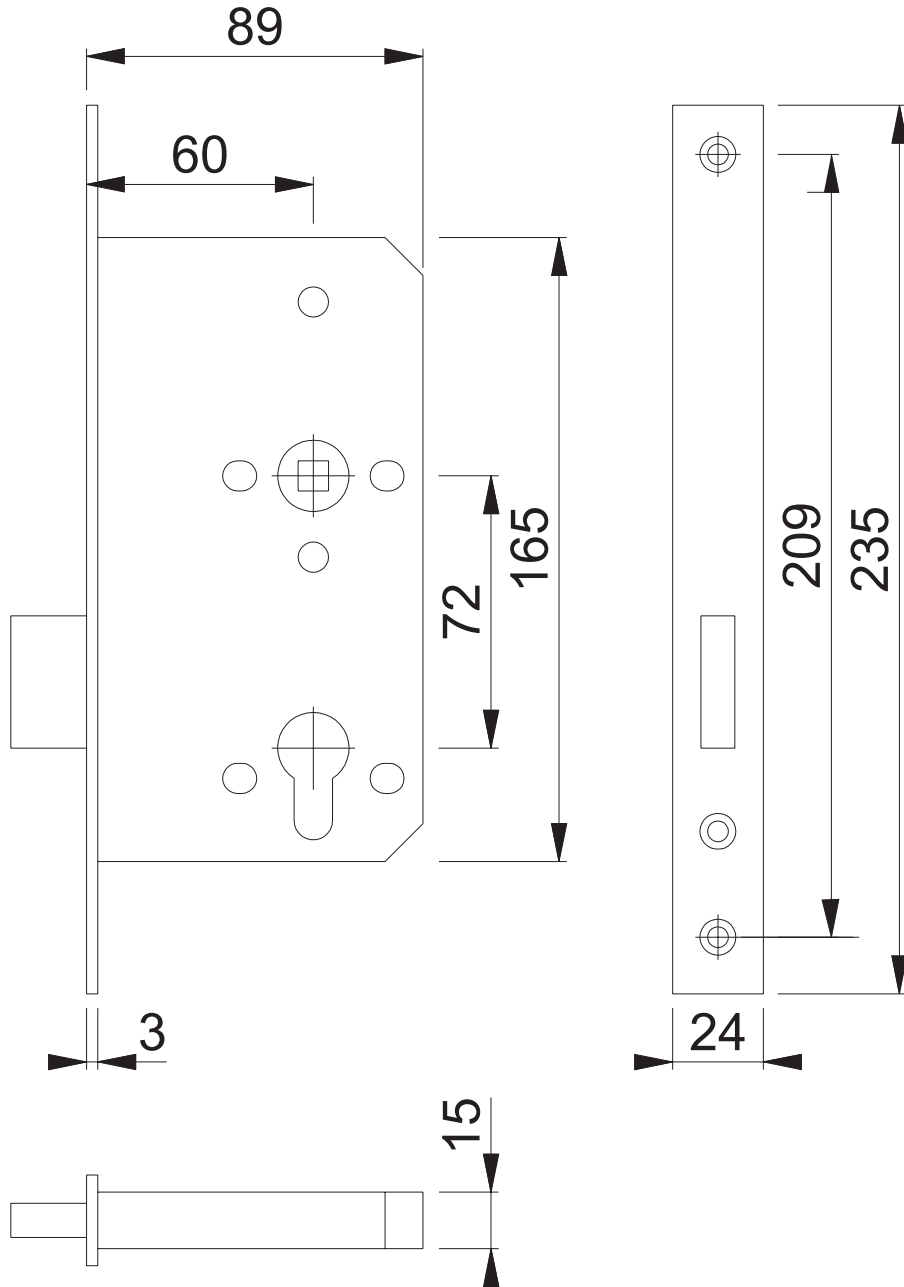

AR812-S-60 (72mm Upright Euro Profile Deadlock)

These documents are property of HOPPE (UK), Wolverhampton and are protected by both copyright and fair trade law. Any reproduction, reprint, copying, passing on to third parties and whichever use of these documents or parts thereof is prohibited, except with prior written consent of HOPPE.

Scale 1:2	Name N.A.Taylor	Date 24.11.15	Drawing No: c0802086z000	ARRONE The Complete Range
--------------	--------------------	------------------	------------------------------------	-------------------------------------