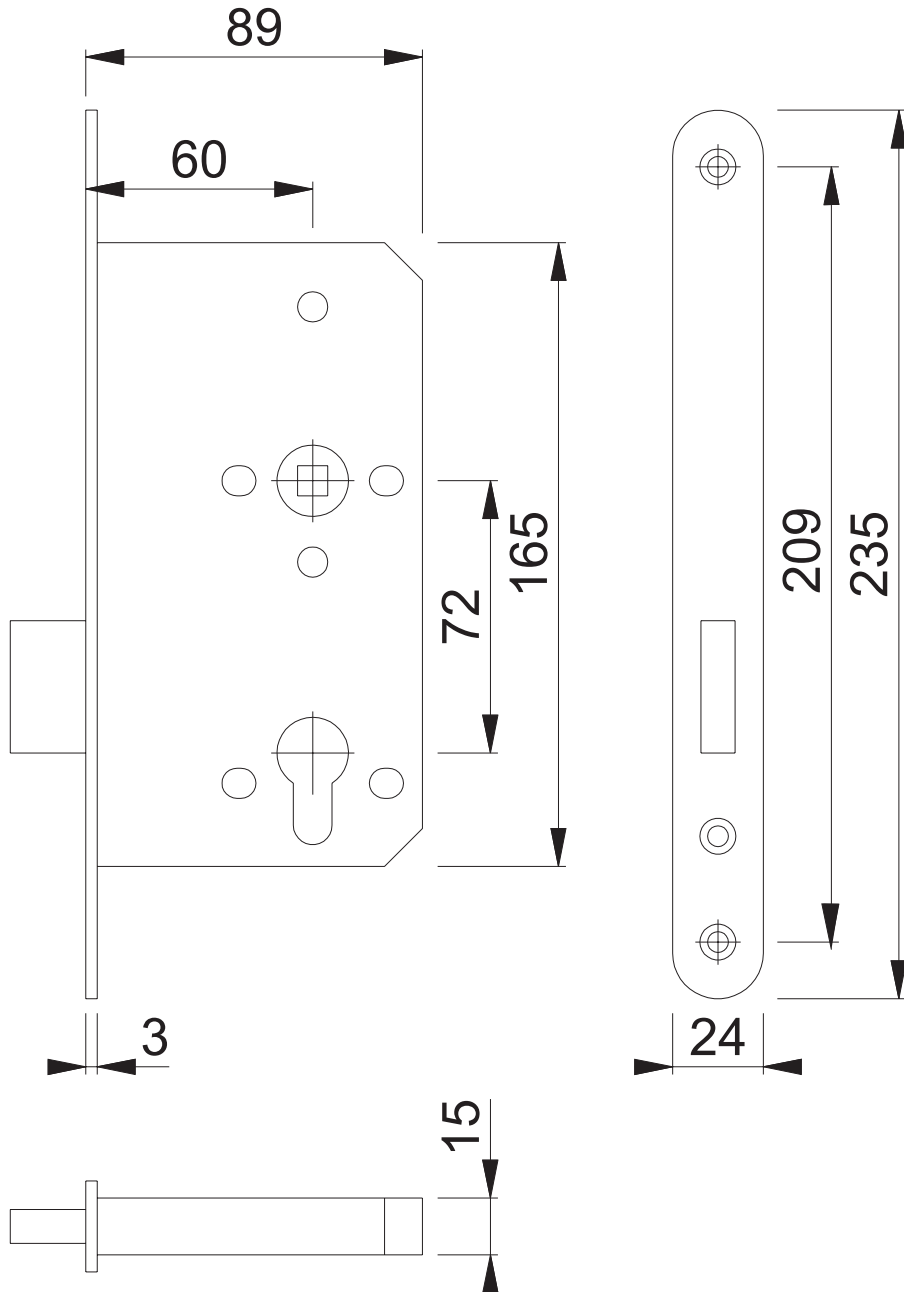

AR812-R-60 (72mm Upright Euro Profile Deadlock)

These documents are property of HOPPE (UK), Wolverhampton and are protected by both copyright and fair trade law. Any reproduction, reprint, copying, passing on to third parties and whichever use of these documents or parts thereof is prohibited, except with prior written consent of HOPPE.

Scale 1:2	Name N.A.Taylor	Date 24.11.15	Drawing No: c0802087z000	ARRONE The Complete Range
--------------	--------------------	------------------	-----------------------------	-------------------------------------