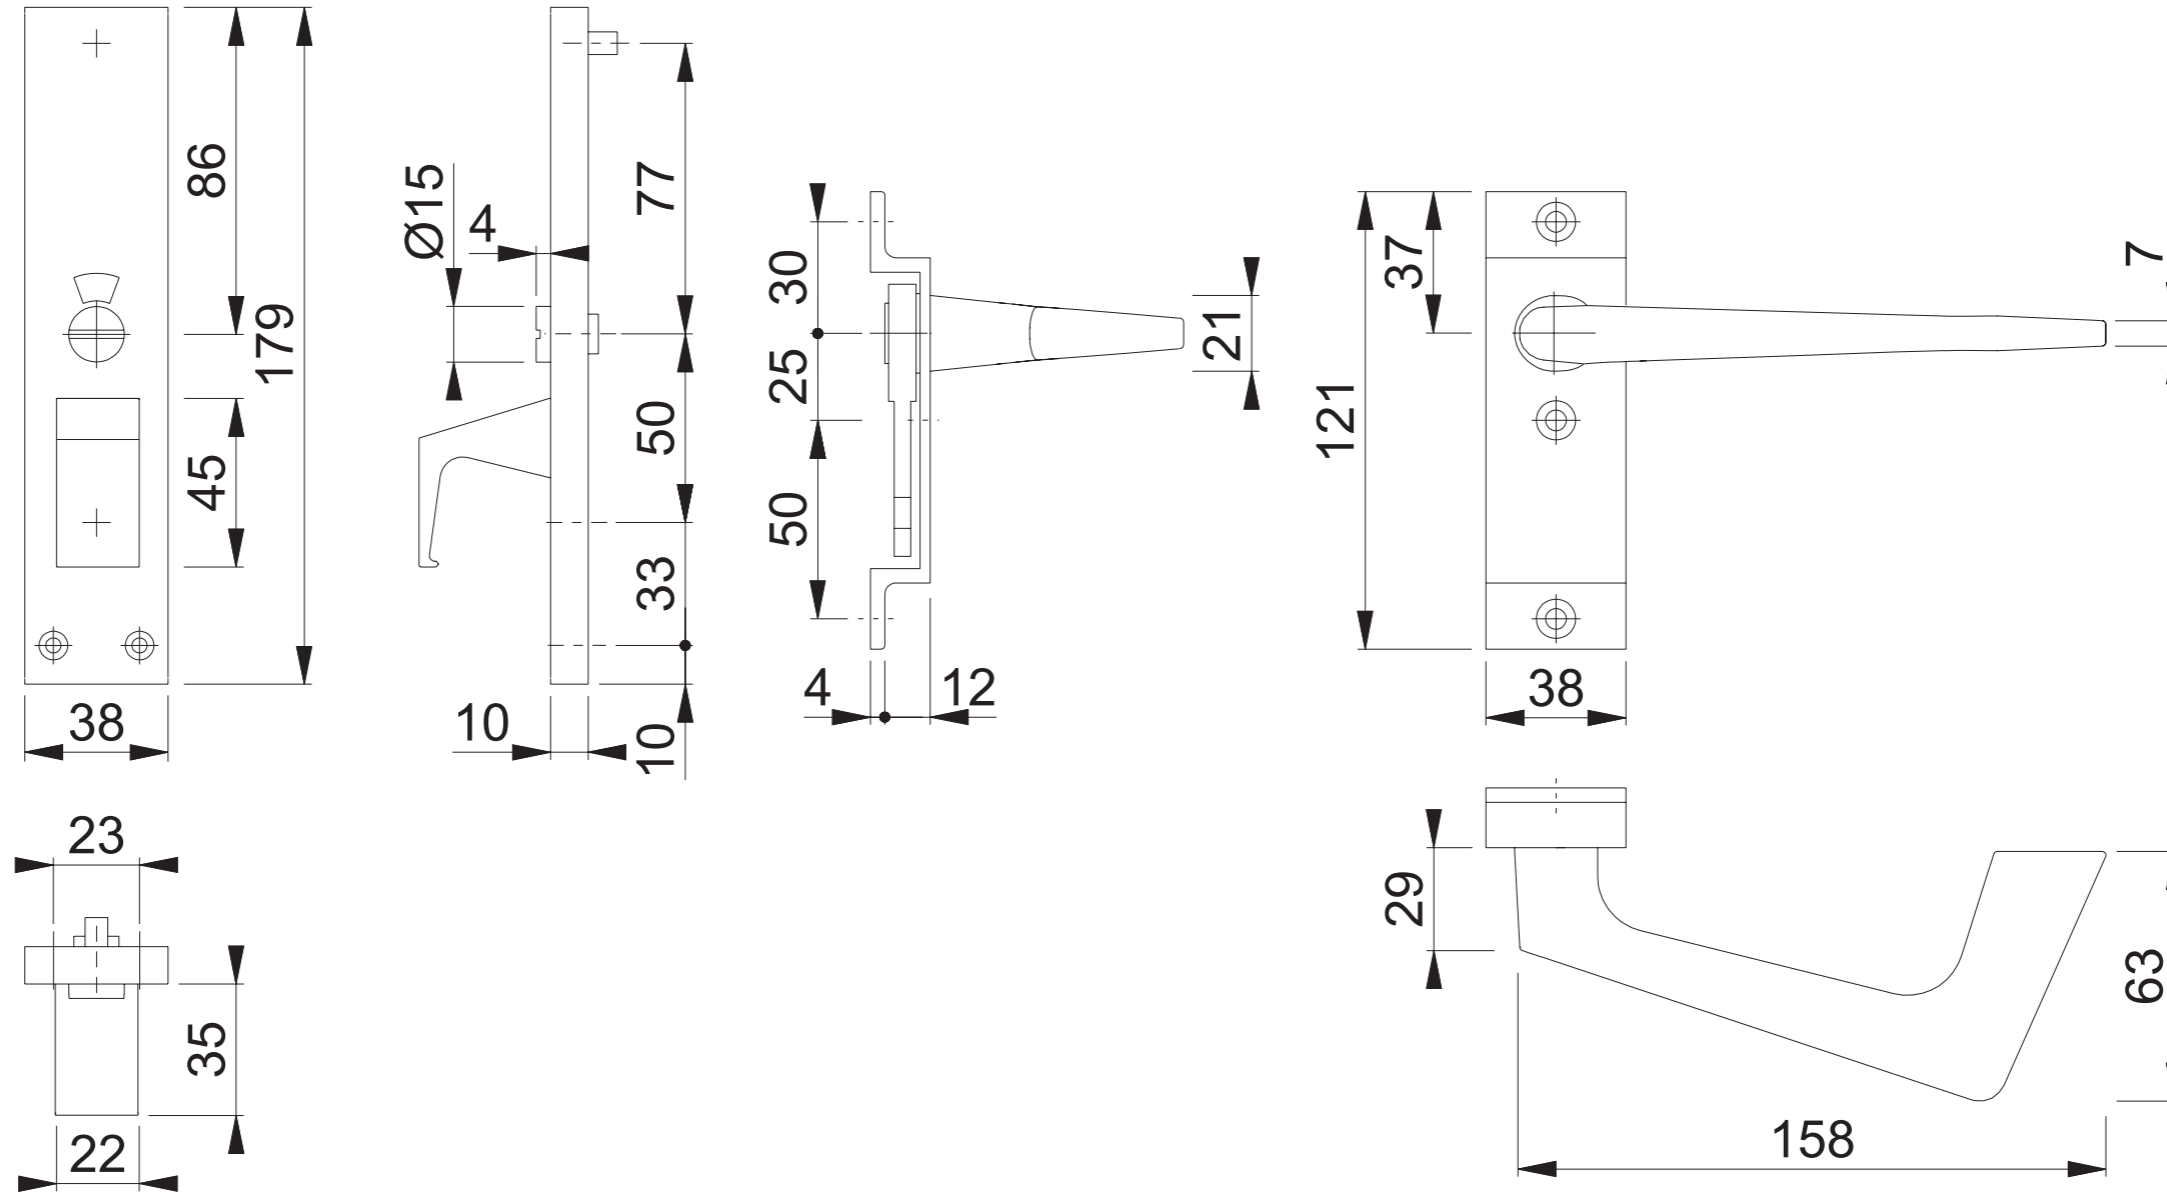

AR751-15 (WC Facility Furniture)

Scale 1:2	Drawn by J.Renhard	Date 20.05.15	Drawing No. c0023197z000	ARRONE The Complete Range
--------------	-----------------------	------------------	-----------------------------	-------------------------------------