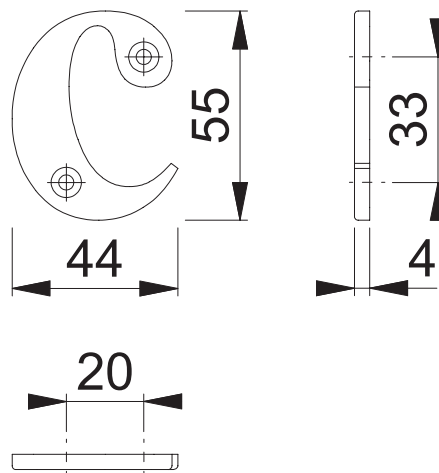

AR740-c (Face Fix Letter)

These documents are property of HOPPE (UK), Wolverhampton and are protected by both copyright and fair trade law. Any reproduction, reprint, copying, passing on to third parties and whichever use of these documents or parts thereof is prohibited, except with prior written consent of HOPPE.

Scale 1:2	Name J. Renhard	Date 17.03.15	Drawing No: c1522025e001	ARRONE The Complete Range
--------------	--------------------	------------------	-----------------------------	-------------------------------------