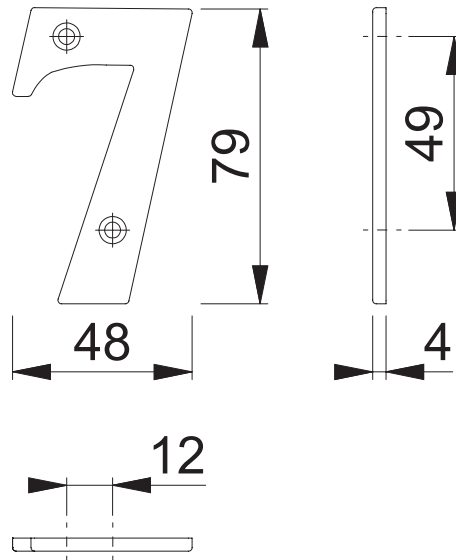

AR740-7 (Face Fix Numeral)

These documents are property of HOPPE (UK), Wolverhampton and are protected by both copyright and fair trade law. Any reproduction, reprint, copying, passing on to third parties and whichever use of these documents or parts thereof is prohibited, except with prior written consent of HOPPE.

Scale 1:2	Name J. Renhard	Date 17.03.15	Drawing No: c1522021e001	ARRONE The Complete Range
--------------	--------------------	------------------	-----------------------------	-------------------------------------