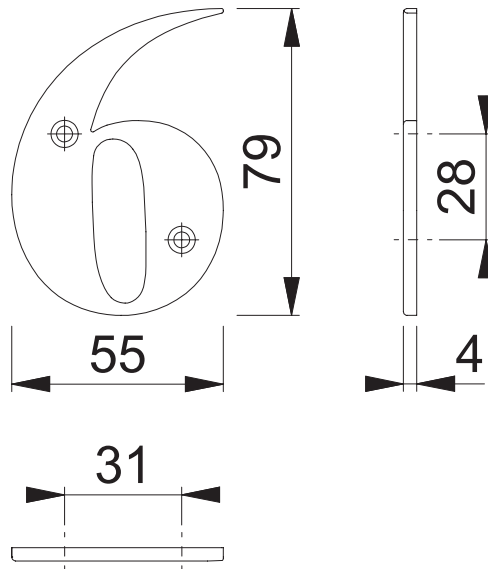

AR740-6 (Face Fix Numeral)

These documents are property of HOPPE (UK), Wolverhampton and are protected by both copyright and fair trade law. Any reproduction, reprint, copying, passing on to third parties and whichever use of these documents or parts thereof is prohibited, except with prior written consent of HOPPE.

Scale 1:2	Name J. Renhard	Date 17.03.15	Drawing No: c1522020e001	ARRONE The Complete Range
--------------	--------------------	------------------	-----------------------------	-------------------------------------