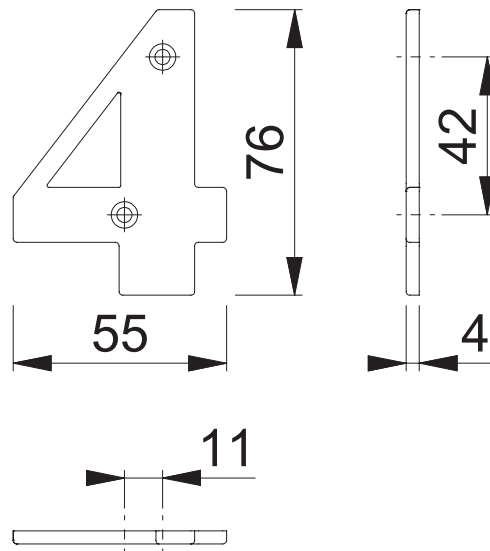

AR740-4 (Face Fix Numeral)

These documents are property of HOPPE (UK), Wolverhampton and are protected by both copyright and fair trade law. Any reproduction, reprint, copying, passing on to third parties and whichever use of these documents or parts thereof is prohibited, except with prior written consent of HOPPE.

Scale
1:2

Name
J. Renhard

Date
17.03.15

Drawing No:
c1522018e001

ARRONE
The Complete Range