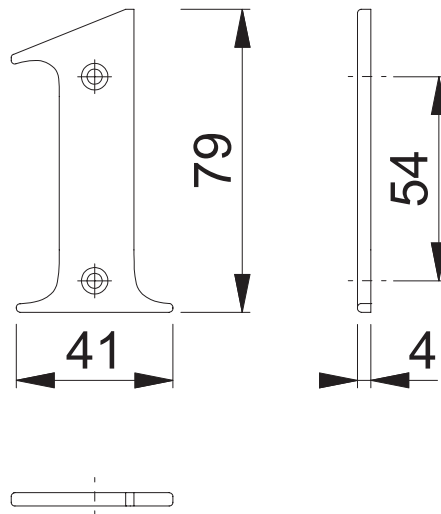

# AR740-1 (Face Fix Numeral)

These documents are property of HOPPE (UK), Wolverhampton and are protected by both copyright and fair trade law. Any reproduction, reprint, copying, passing on to third parties and whichever use of these documents or parts thereof is prohibited, except with prior written consent of HOPPE.

Scale 1:2	Name J. Renhard	Date 16.03.15	Drawing No: c1522015e001	<b>ARRONE</b> The Complete Range
--------------	--------------------	------------------	-----------------------------	-------------------------------------