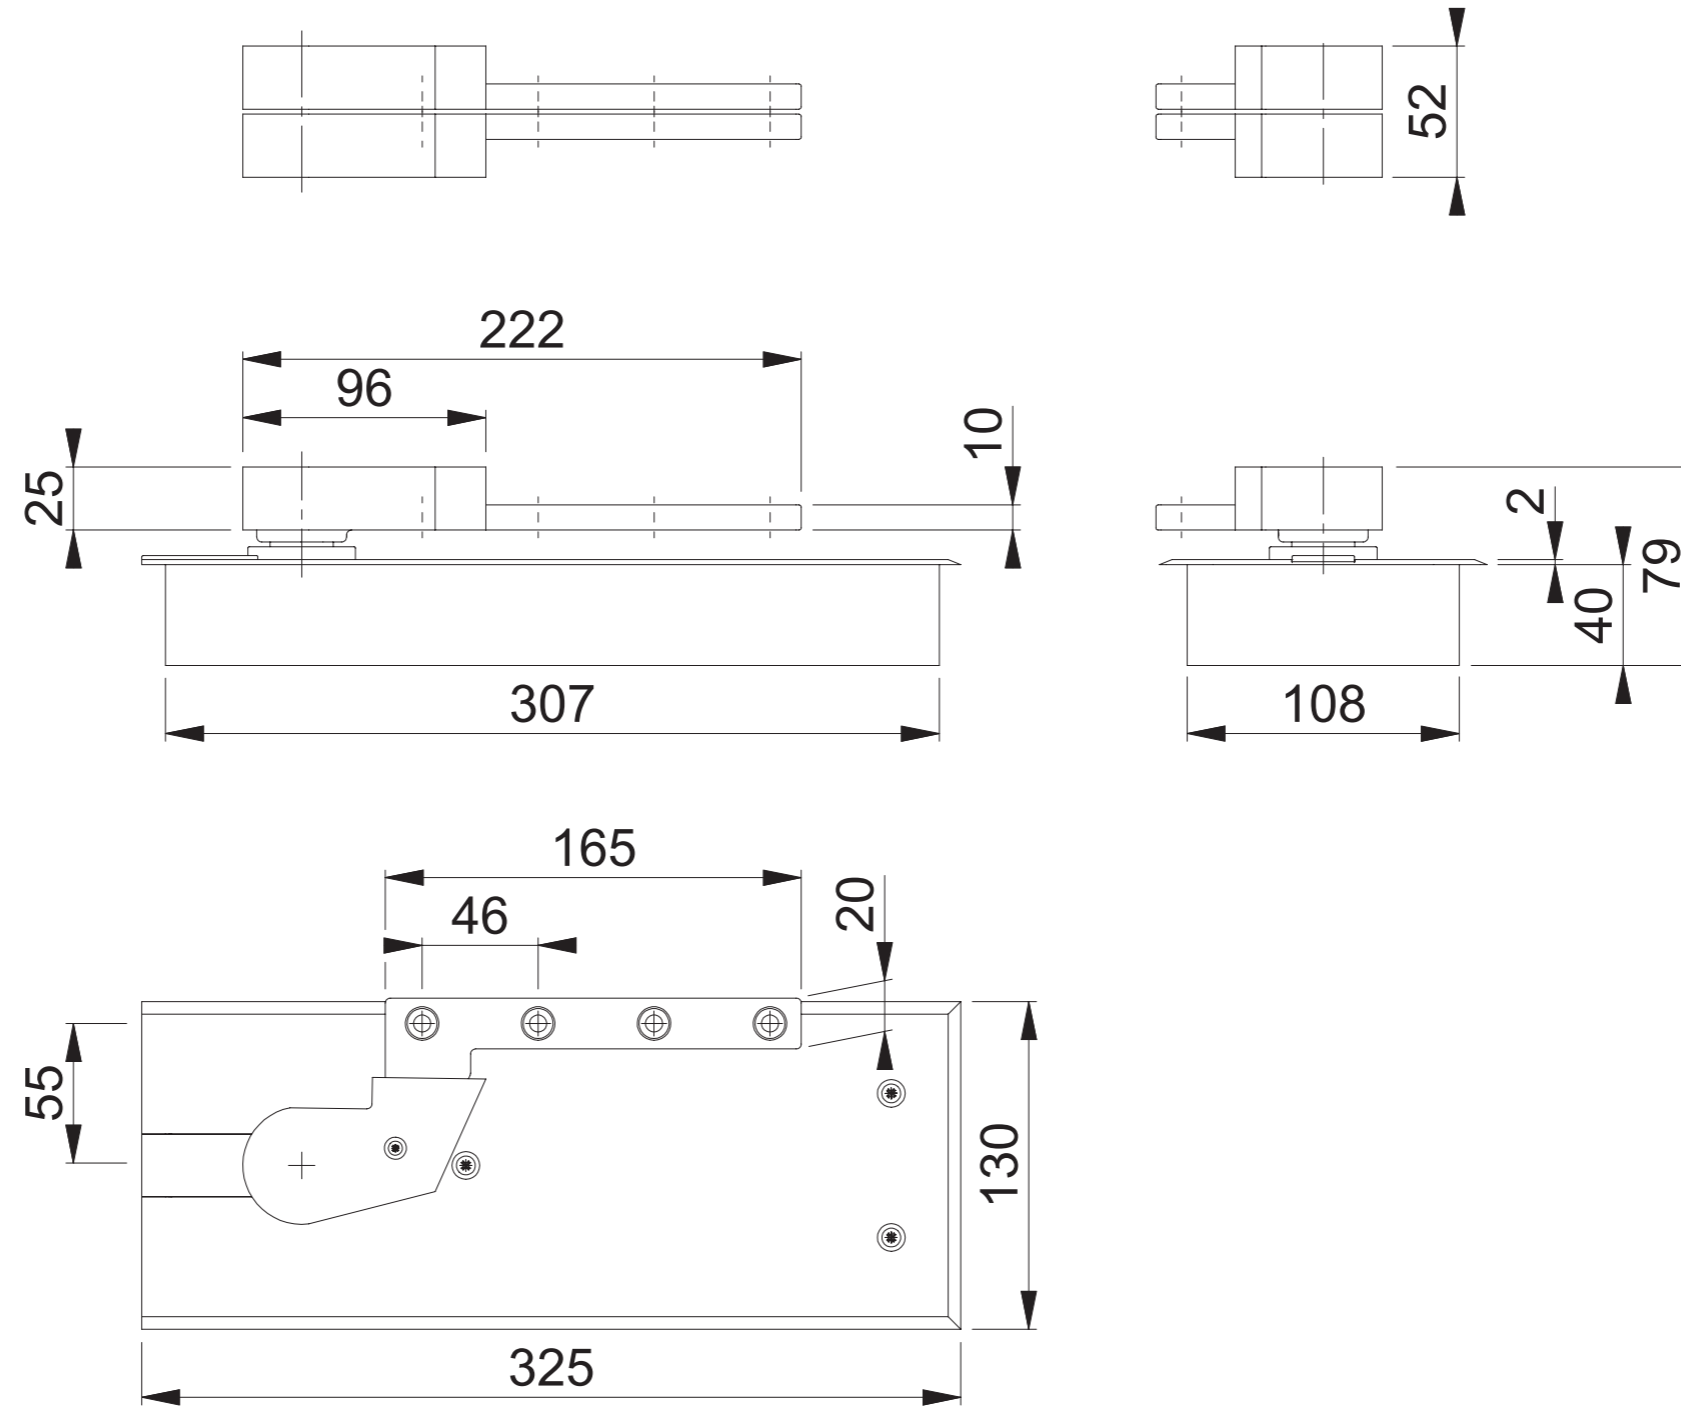

# AR700-SA (Floor Spring Single Action)

These documents are property of HOPPE (UK) LTD, Standeford, Wolverhampton and are protected by both copyright and fair trade law. Any reproduction, reprint, copying, passing on to third parties and whichever use of these documents or parts thereof is prohibited, except with prior written consent of HOPPE.

Scale 1:3	Drawn by J.Renhard	Date 28.04.2015	Drawing No. c0632027z000	<b>ARRONE</b> The Complete Range
--------------	-----------------------	--------------------	-----------------------------	-------------------------------------