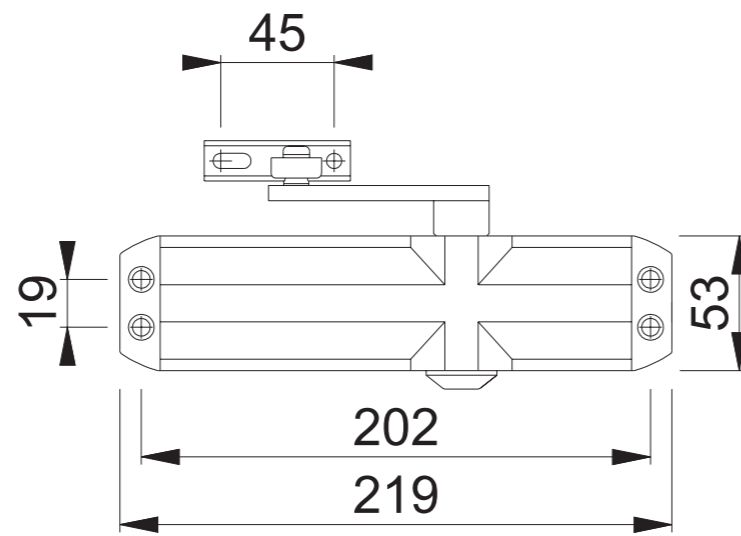

AR6800 (DOOR CLOSER POWER SIZE 2-4)

These documents are property of HOPPE (UK) LTD, Standeford, Wolverhampton and are protected by both copyright and fair trade law. Any reproduction, reprint, copying, passing on to third parties and whichever use of these documents or parts thereof is prohibited, except with prior written consent of HOPPE.

Scale 1:3	Drawn by N.A.Taylor	Date 12.03.2015	Drawing No. c0632019z000	ARRONE [®] The complete range.
--------------	------------------------	--------------------	-----------------------------	---