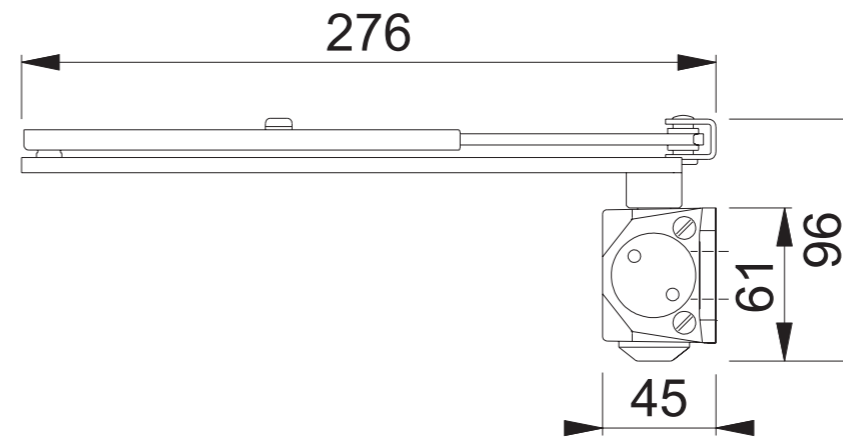

AR6800 (DOOR CLOSER POWER SIZE 2-4)

These documents are property of HOPPE (UK) LTD, Standeford, Wolverhampton and are protected by both copyright and fair trade law. Any reproduction, reprint, copying, passing on to third parties and whichever use of these documents or parts thereof is prohibited, except with prior written consent of HOPPE.

Scale 1:3	Drawn by N.A.Taylor	Date 12.03.2015	Drawing No. c0632019z000	ARRONE [®] The complete range.
--------------	------------------------	--------------------	-----------------------------	---