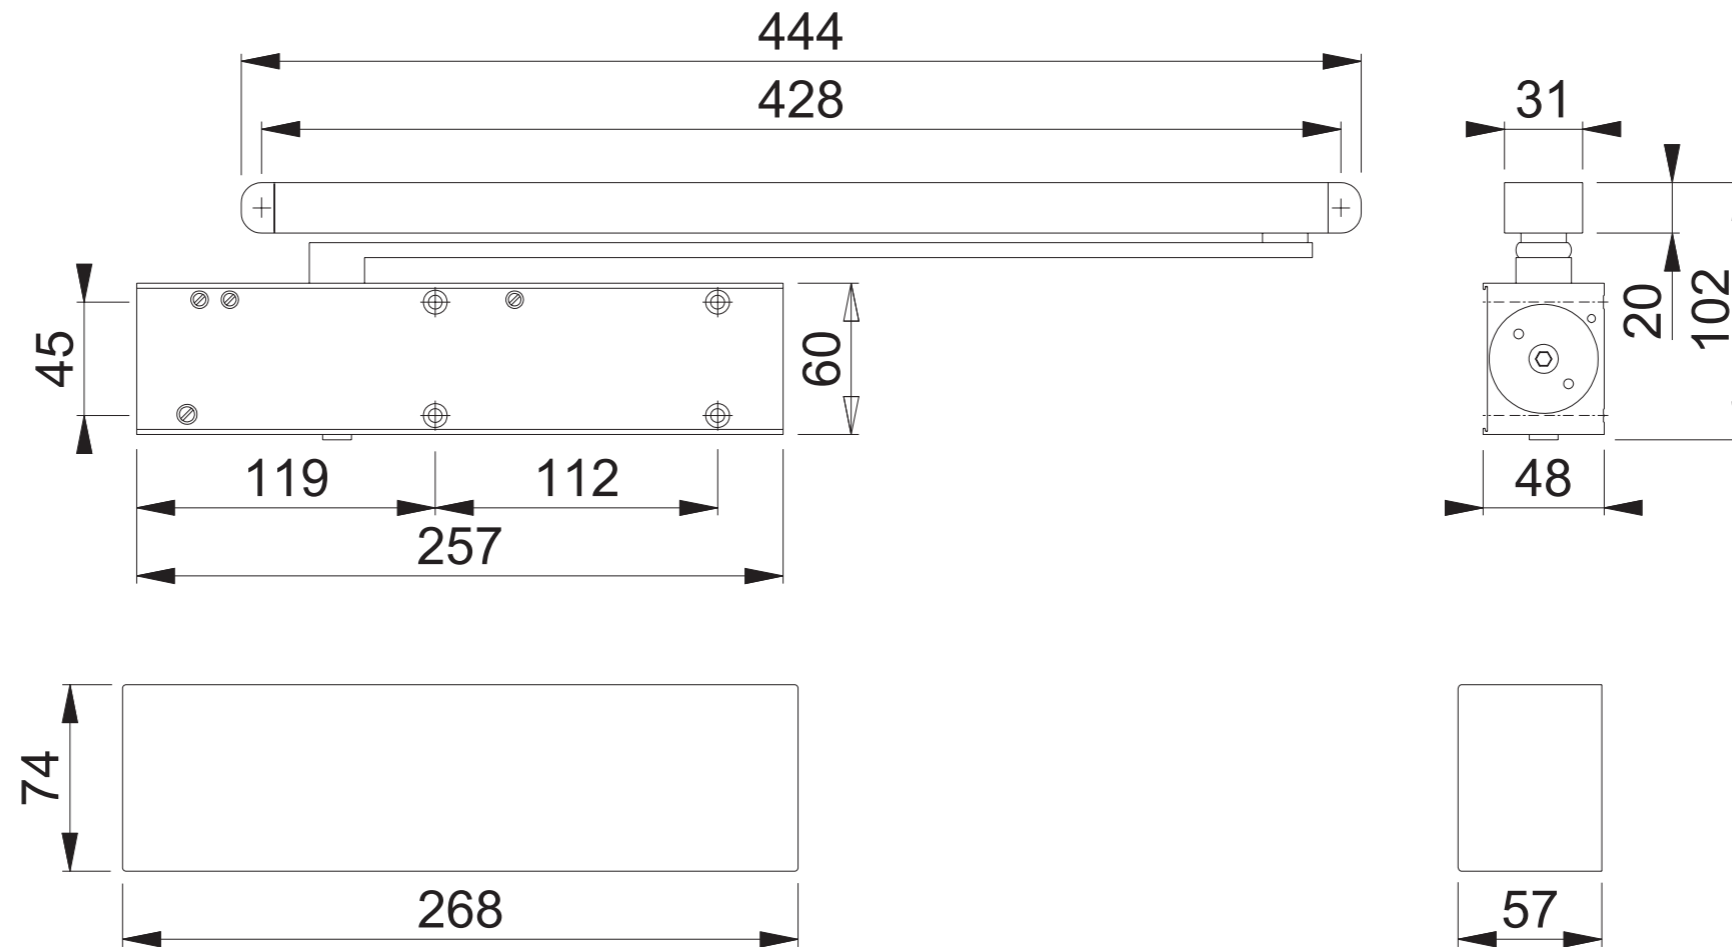

# AR6509-BX (Cam Action Slide Arm Door Closer Size 2-5)

These documents are property of HOPPE (UK) LTD, Standeford, Wolverhampton and are protected by both copyright and fair trade law. Any reproduction, reprint, copying, passing on to third parties and whichever use of these documents or parts thereof is prohibited, except with prior written consent of HOPPE.

Scale 1:3	Drawn by N.A.Taylor	Date 25.01.2017	Drawing No. c0632043z000 L300	<b>ARRONE</b> The Complete Range
--------------	------------------------	--------------------	----------------------------------	-------------------------------------