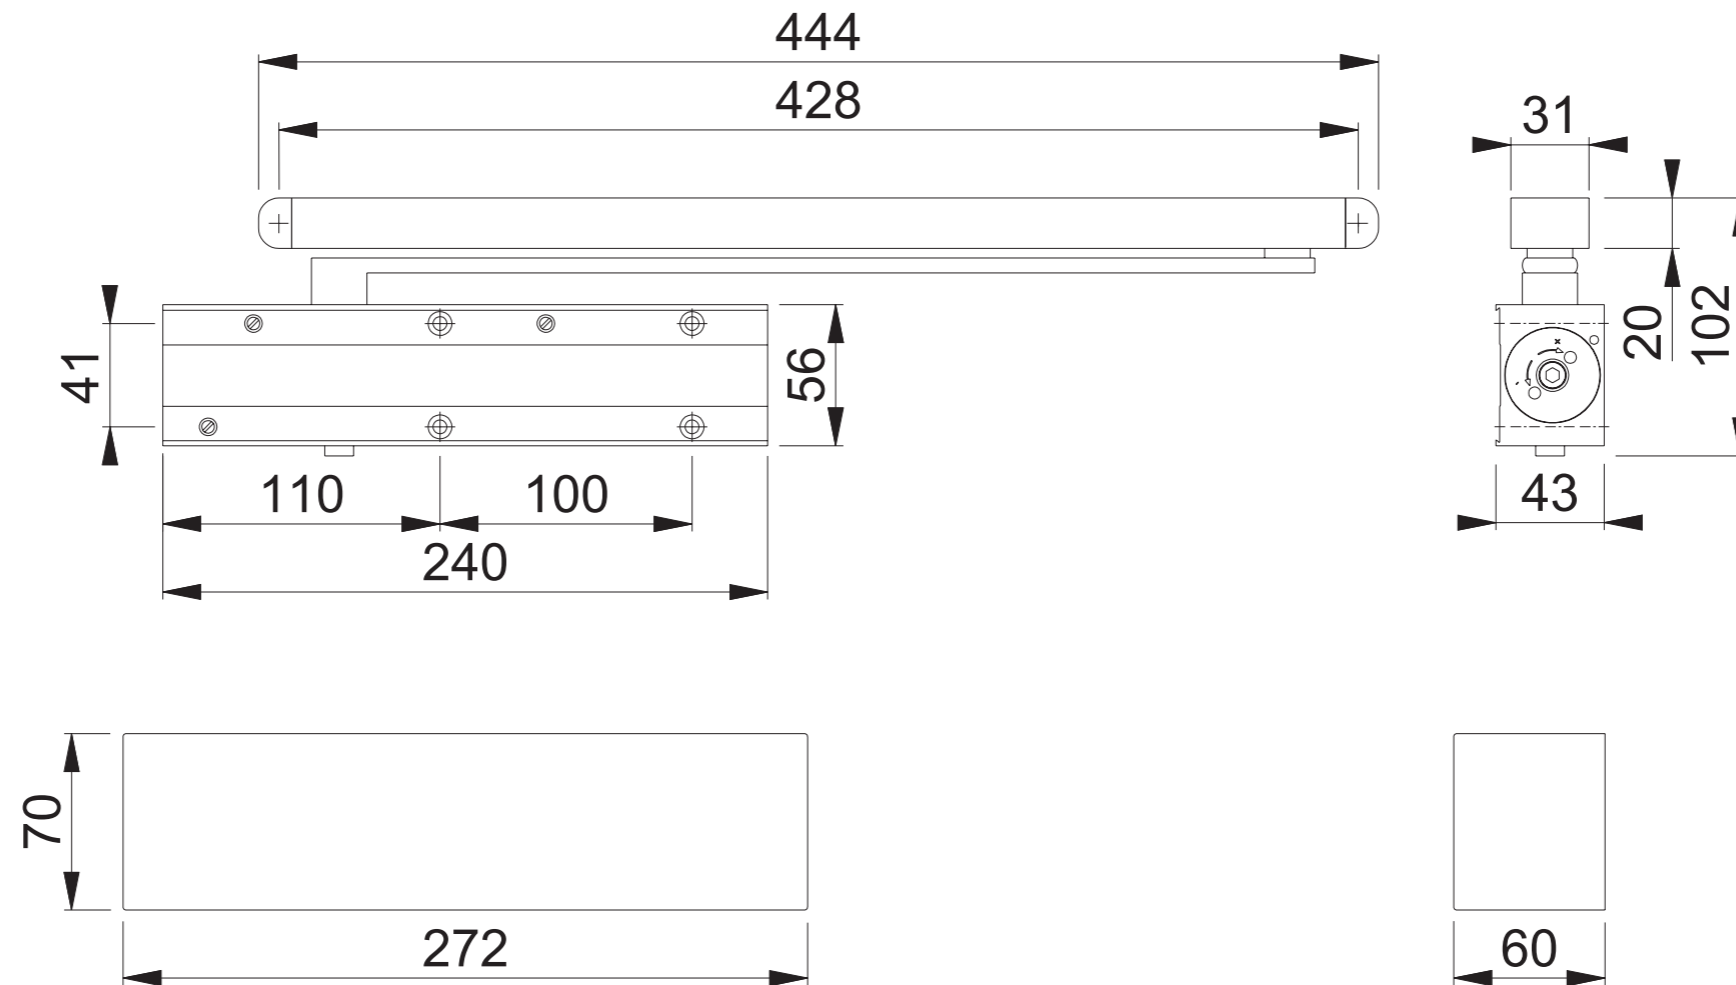

AR6409-L (Cam Action Slide Arm Door Closer Size 2-4)

These documents are property of HOPPE (UK) LTD, Standerford, Wolverhampton and are protected by both copyright and fair trade law. Any reproduction, reprint, copying, passing on to third parties and whichever use of these documents or parts thereof is prohibited, except with prior written consent of HOPPE.

Scale 1:3	Drawn by N.A.Taylor	Date 25.01.2017	Drawing No. c0632044z001 L300	ARRONE The Complete Range
--------------	------------------------	--------------------	----------------------------------	-------------------------------------