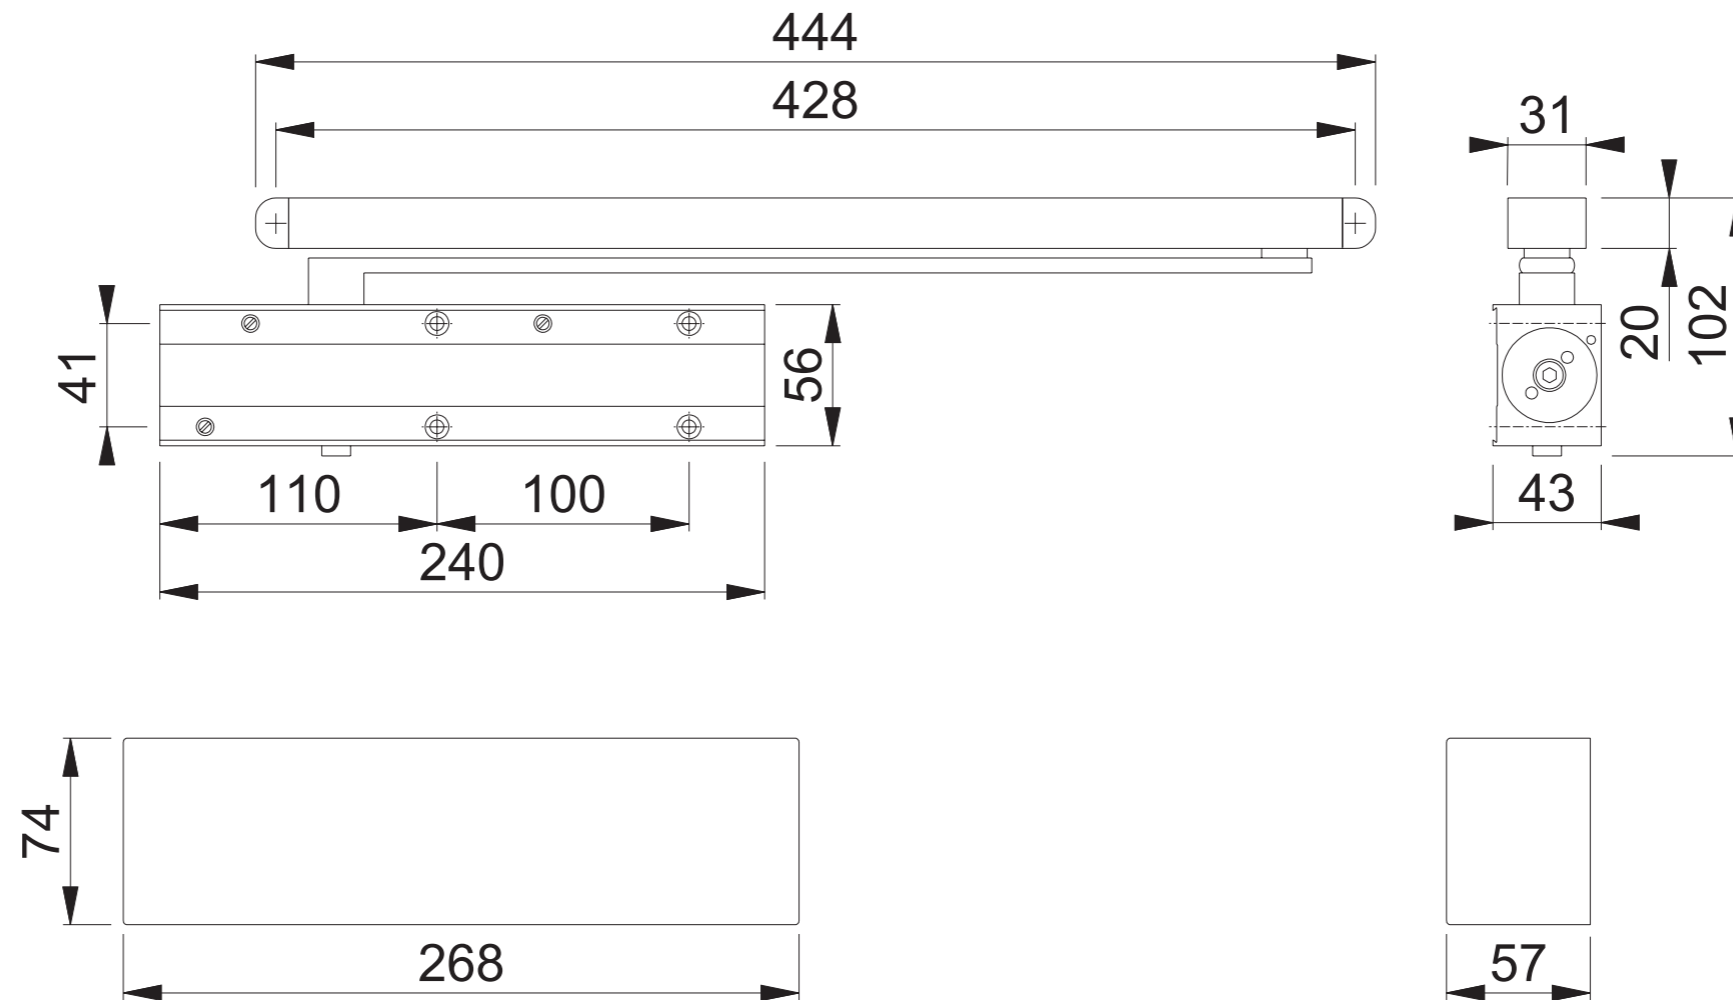

# AR6409-BX (Cam Action Slide Arm Door Closer Size 2-4)

These documents are property of HOPPE (UK) LTD, Standeford, Wolverhampton and are protected by both copyright and fair trade law. Any reproduction, reprint, copying, passing on to third parties and whichever use of these documents or parts thereof is prohibited, except with prior written consent of HOPPE.

Scale 1:3	Drawn by N.A.Taylor	Date 25.01.2017	Drawing No. c0632044z000 L300	<b>ARRONE</b> The Complete Range
--------------	------------------------	--------------------	----------------------------------	-------------------------------------