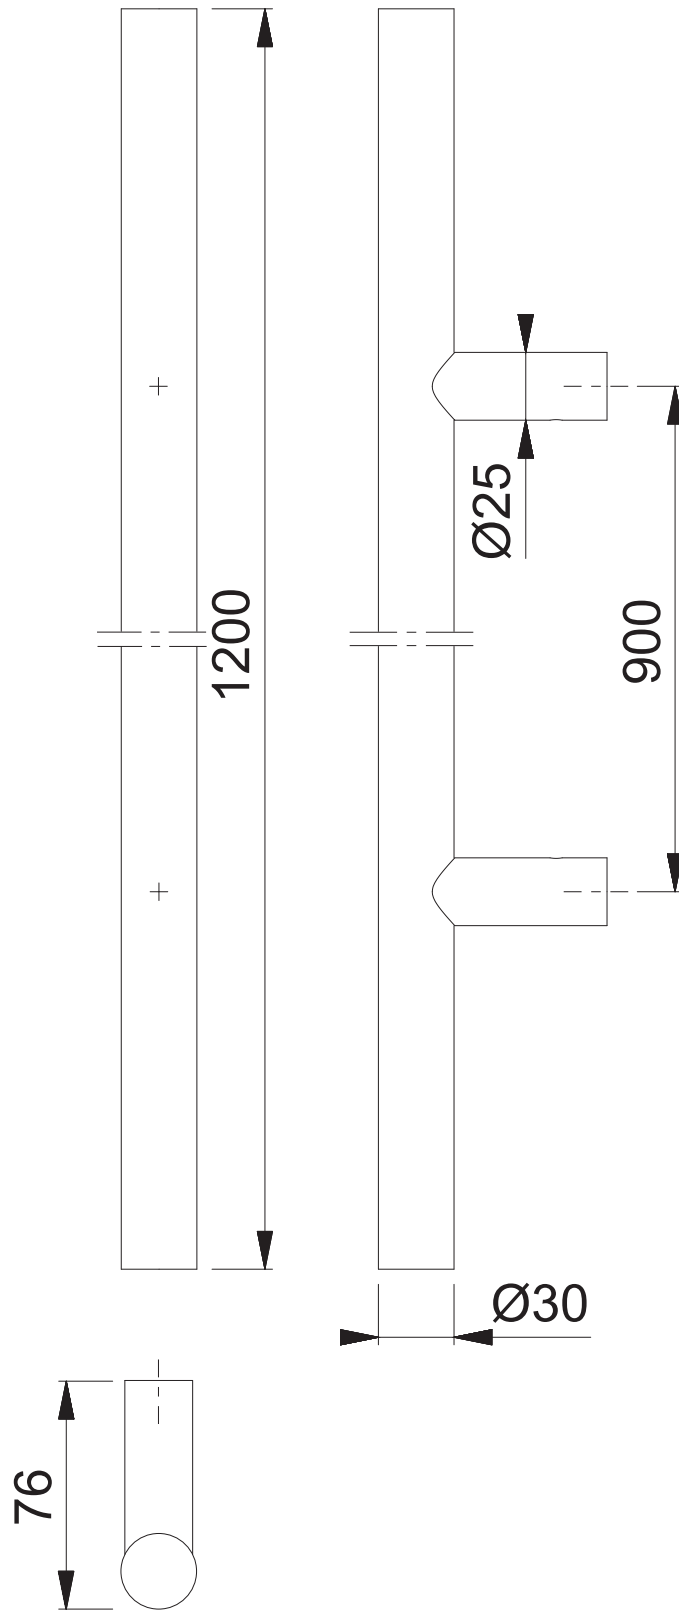

Copyright © HOPPE AG

Scale	Name	Date	Drawing No. / Source	
1:3	DSA	16.05.25	c1382039g000	L400

Article-Titleblock CAD-database
AR6217-900

ARRONE