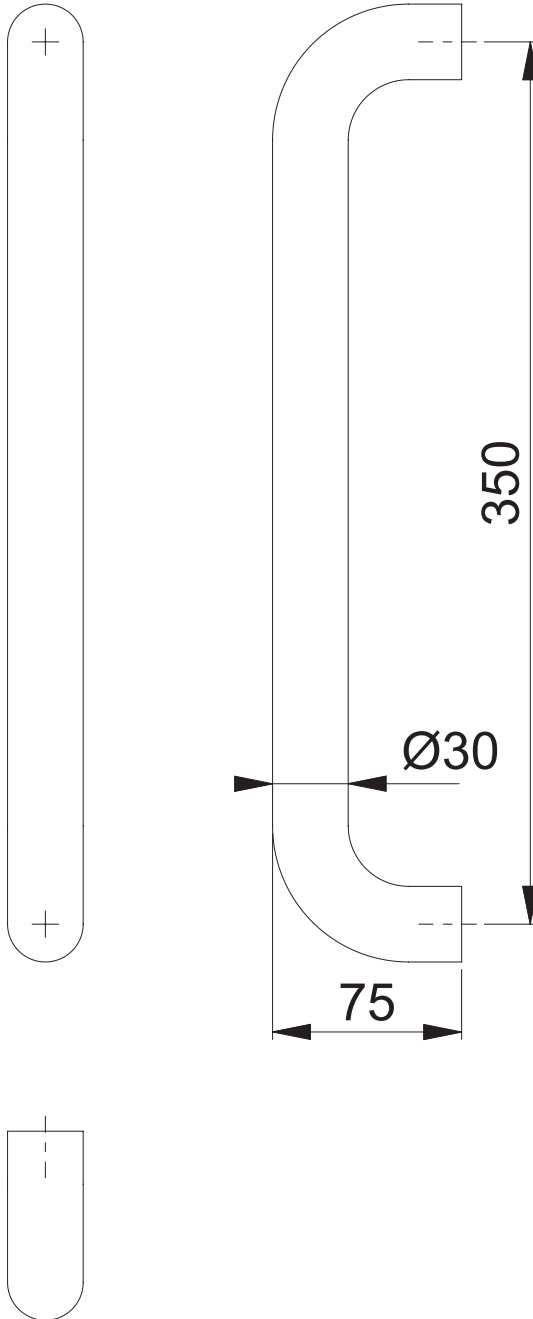

Copyright © HOPPE AG

Scale	Name	Date	Drawing No. / Source
1:3	R Mottram	01/10/2024	c6062186-000

Article-Titleblock CAD-database
AR6216-350-SSS

ARRONE[®]
The complete range.