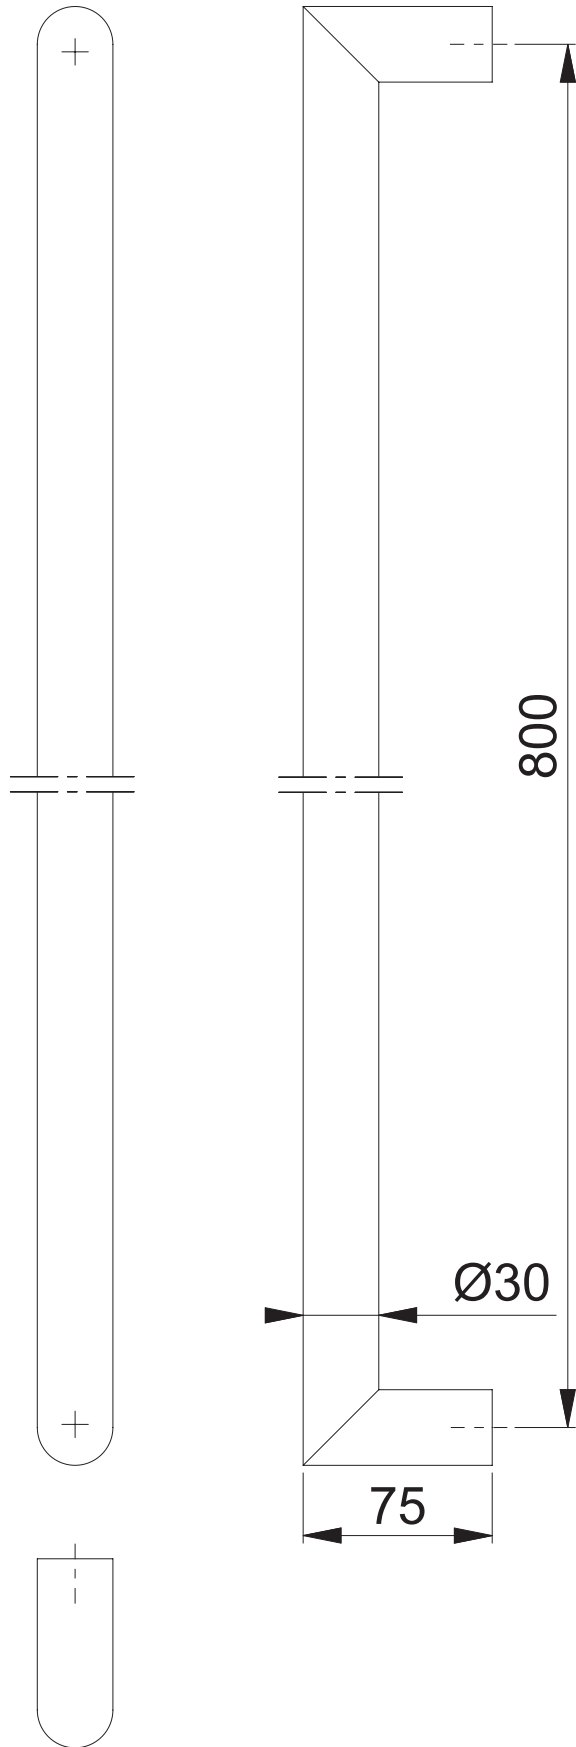

Copyright © HOPPE AG

Scale
1:3

Name
R Mottram

Date
07/10/2024

Drawing No. / Source
c6062183-000

Article-Titleblock CAD-database
AR6214-800-SSS

ARRONE[®]
The complete range.