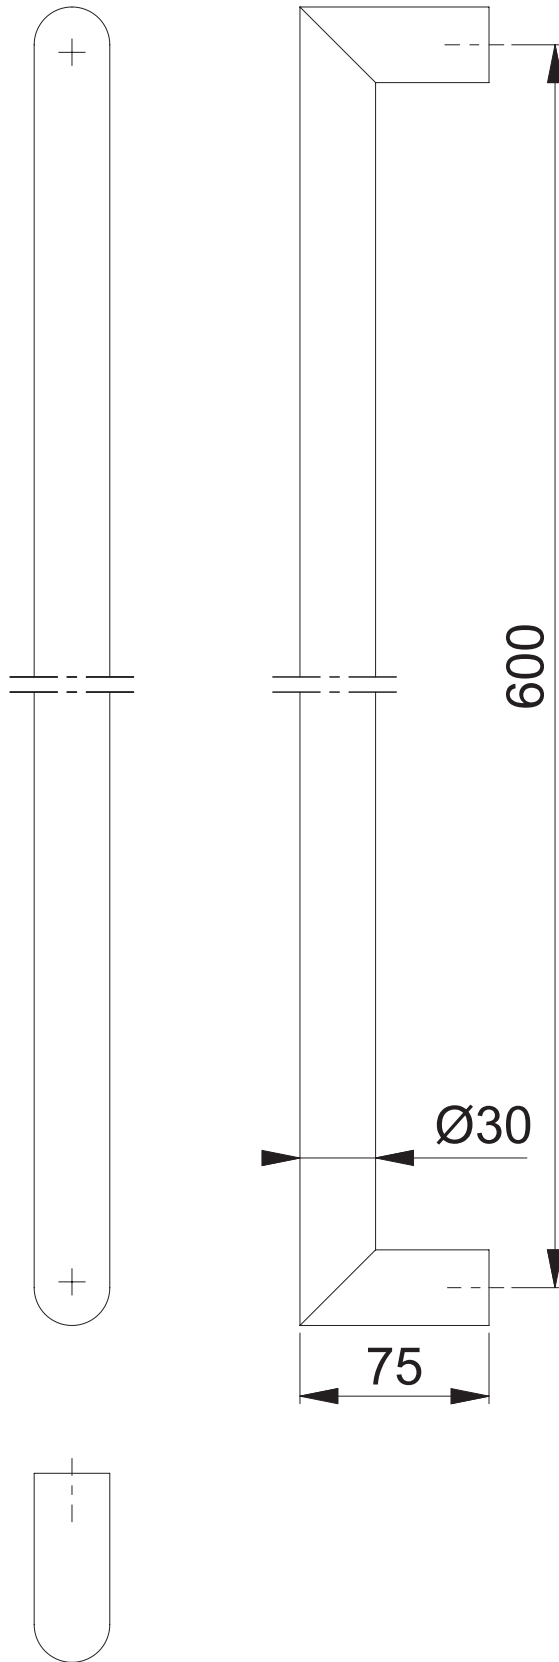

Copyright © HOPPE AG

Scale 1:3	Name R Mottram	Date 07/10/2024	Drawing No. / Source c6062184-000
--------------	-------------------	--------------------	--------------------------------------

Article-Titleblock CAD-database AR6214-600-SSS	ARRONE [®] The complete range.
---	---