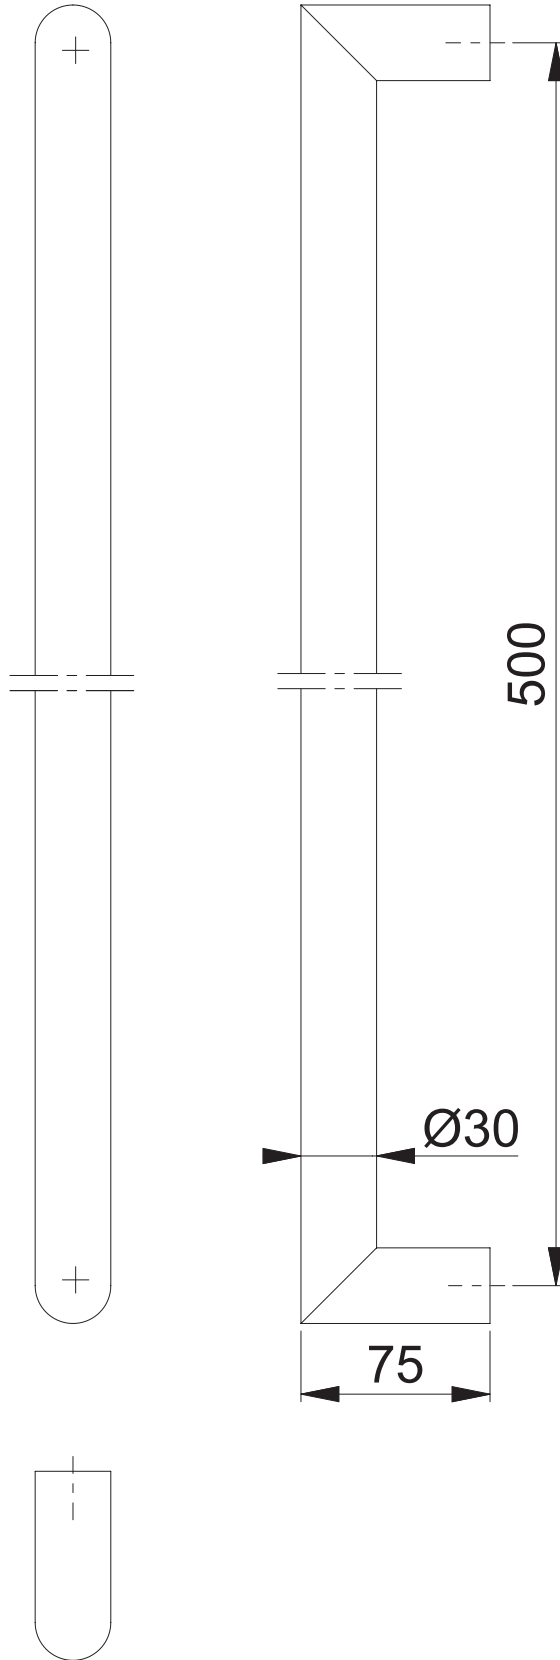

Copyright © HOPPE AG

Scale 1:3	Name R Mottram	Date 07/10/2024	Drawing No. / Source c6062184-001
--------------	-------------------	--------------------	--------------------------------------

Article-Titleblock CAD-database AR6214-500-SSS	<b>ARRONE</b> <sup>®</sup> The complete range.
---	---