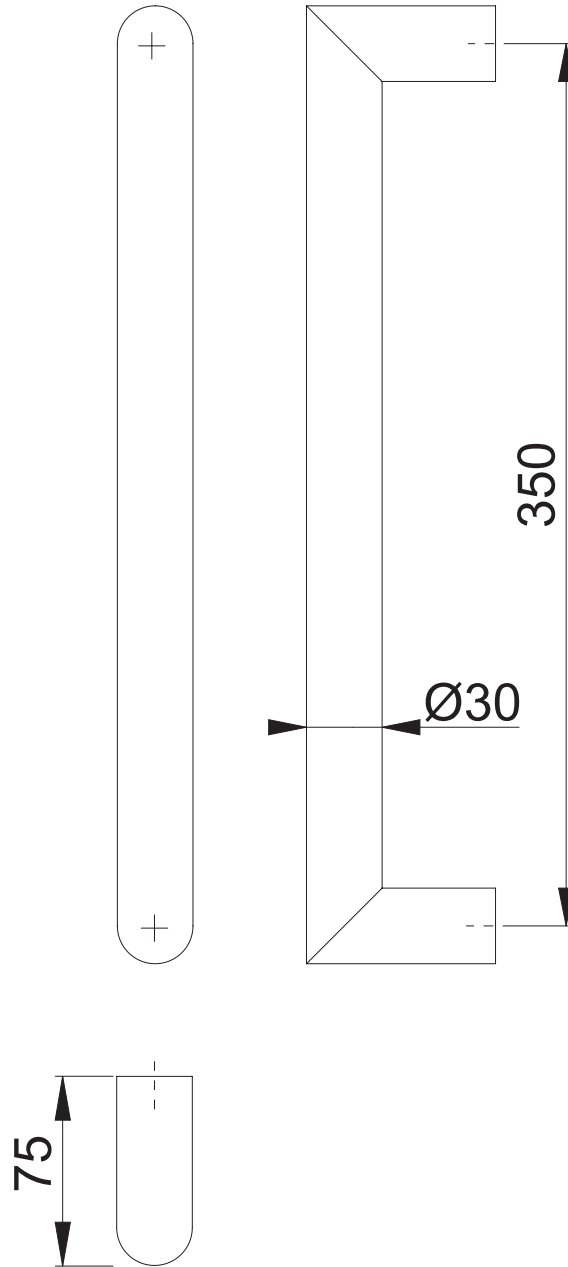

Copyright © HOPPE AG

Scale 1:3	Name R Mottram	Date 07/10//2024	Drawing No. / Source c6062185-000
--------------	-------------------	---------------------	--------------------------------------

Article-Titleblock CAD-database AR6214/350	<b>ARRONE</b>
---	---------------