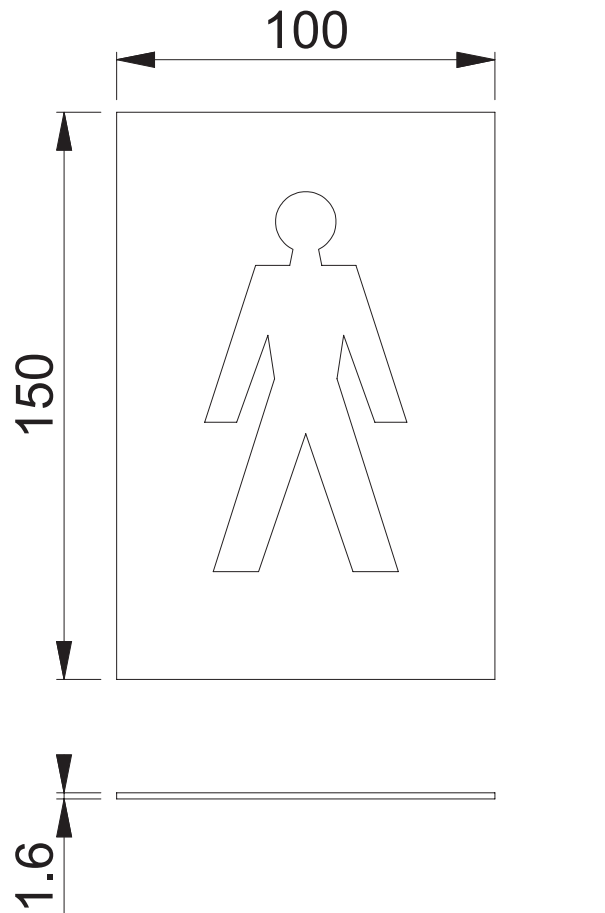

# AR607M (Male Sign 100x150mm)

These documents are property of HOPPE (UK), Wolverhampton and are protected by both copyright and fair trade law. Any reproduction, reprint, copying, passing on to third parties and whichever use of these documents or parts thereof is prohibited, except with prior written consent of HOPPE.

Scale 1:2	Name J. Renhard	Date 23.02.15	Drawing No: c1522012e001	<b>ARRONE</b> The Complete Range
--------------	--------------------	------------------	-----------------------------	-------------------------------------