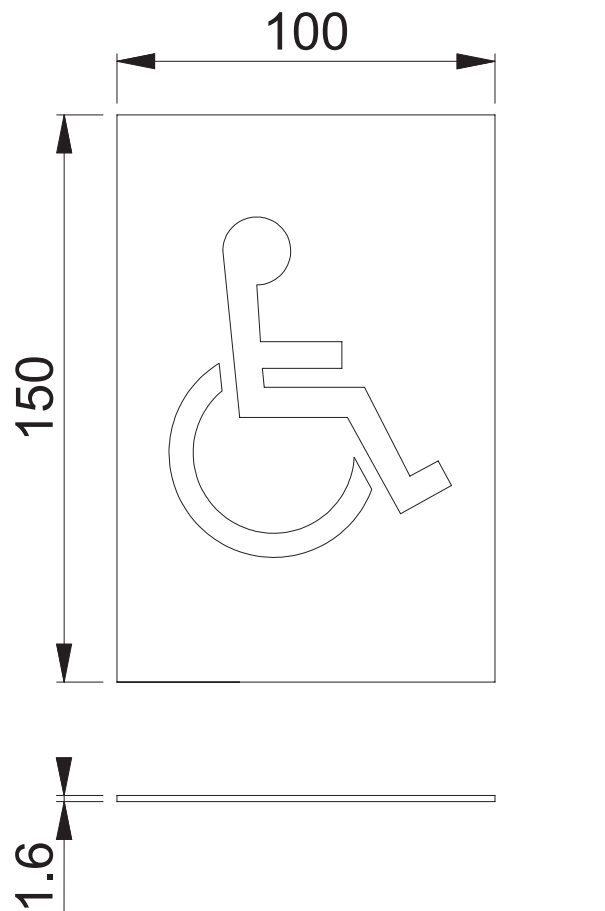

AR607D (Disabled Sign 100x150mm)

These documents are property of HOPPE (UK), Wolverhampton and are protected by both copyright and fair trade law. Any reproduction, reprint, copying, passing on to third parties and whichever use of these documents or parts thereof is prohibited, except with prior written consent of HOPPE.

Scale 1:2	Name J. Renhard	Date 23.02.15	Drawing No: c1522013e001	ARRONE The Complete Range
--------------	--------------------	------------------	-----------------------------	-------------------------------------