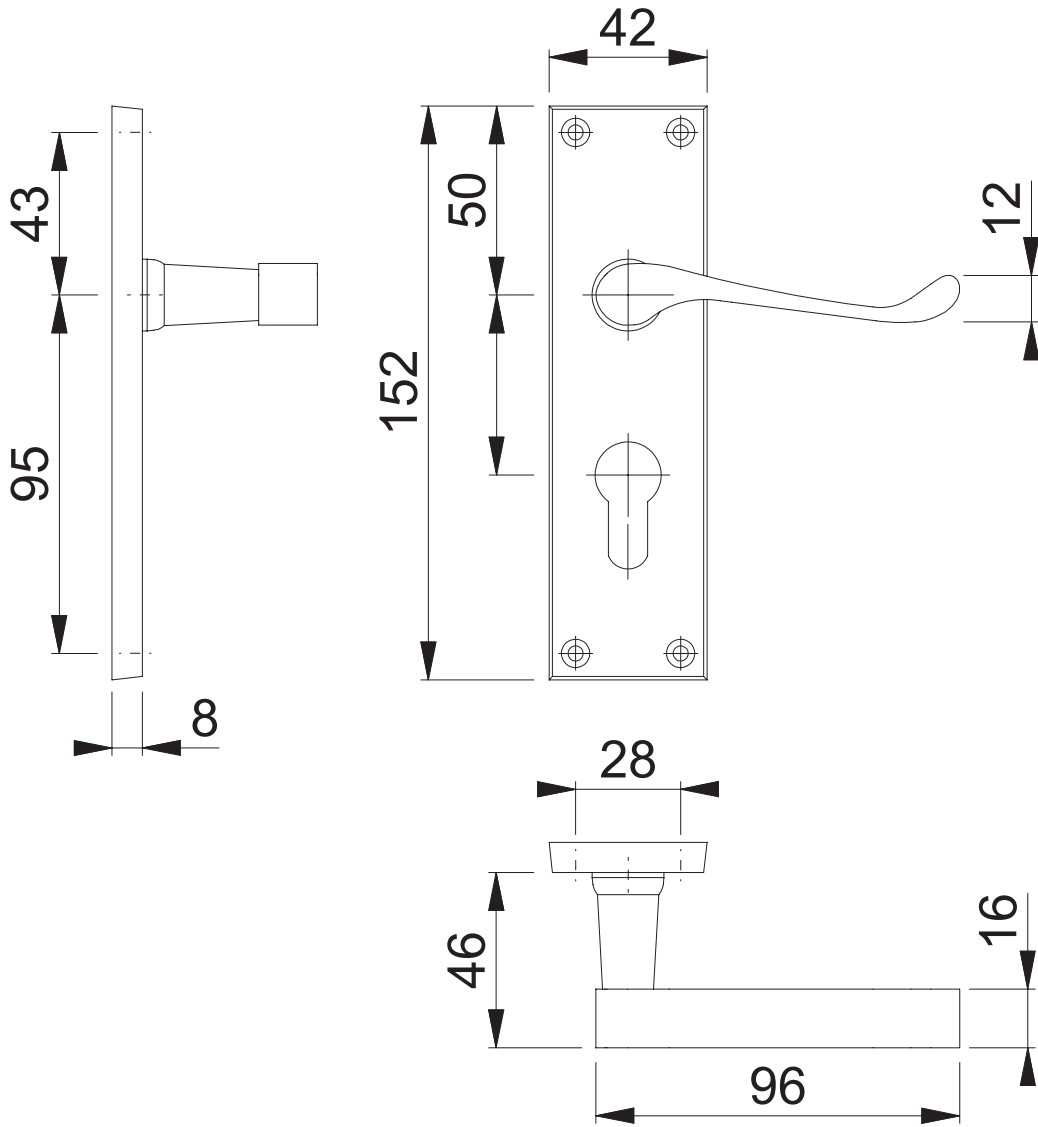

# AR5001/13 (Victorian Scroll Lever Euro)

These documents are property of HOPPE (UK), Wolverhampton and are protected by both copyright and fair trade law. Any reproduction, reprint, copying, passing on to third parties and whichever use of these documents or parts thereof is prohibited, except with prior written consent of HOPPE.

Scale 1:2	Name J. Renhard	Date 13.02.15	Drawing No: c0023168z000	<b>ARRONE</b> The Complete Range
--------------	--------------------	------------------	-----------------------------	-------------------------------------