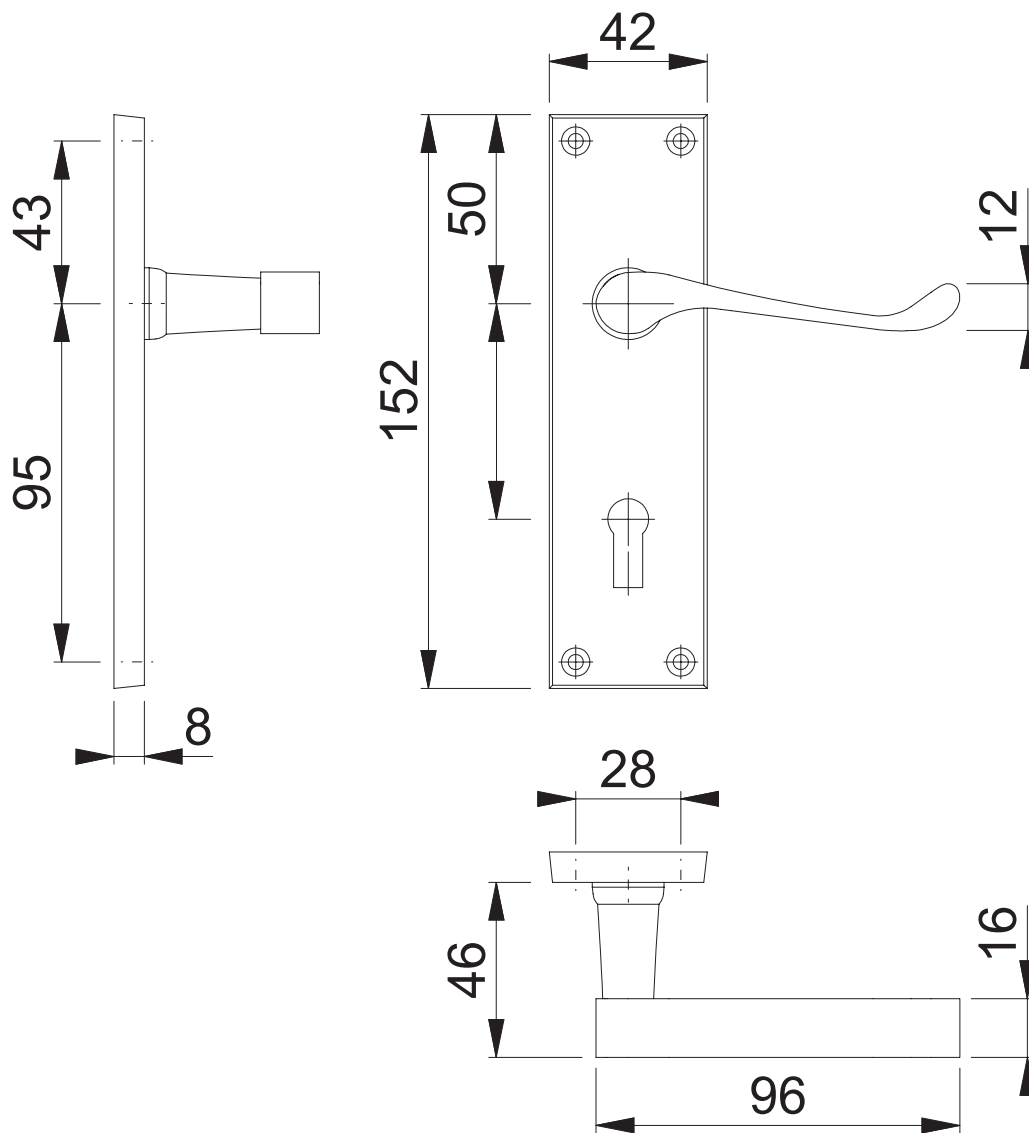

# AR5001/12 (Victorian Scroll Lever Lock)

These documents are property of HOPPE (UK), Wolverhampton and are protected by both copyright and fair trade law. Any reproduction, reprint, copying, passing on to third parties and whichever use of these documents or parts thereof is prohibited, except with prior written consent of HOPPE.

Scale  
1:2

Name  
J. Renhard

Date  
26.02.15

Drawing No:

c0023167z000

**ARRONE**  
The Complete Range