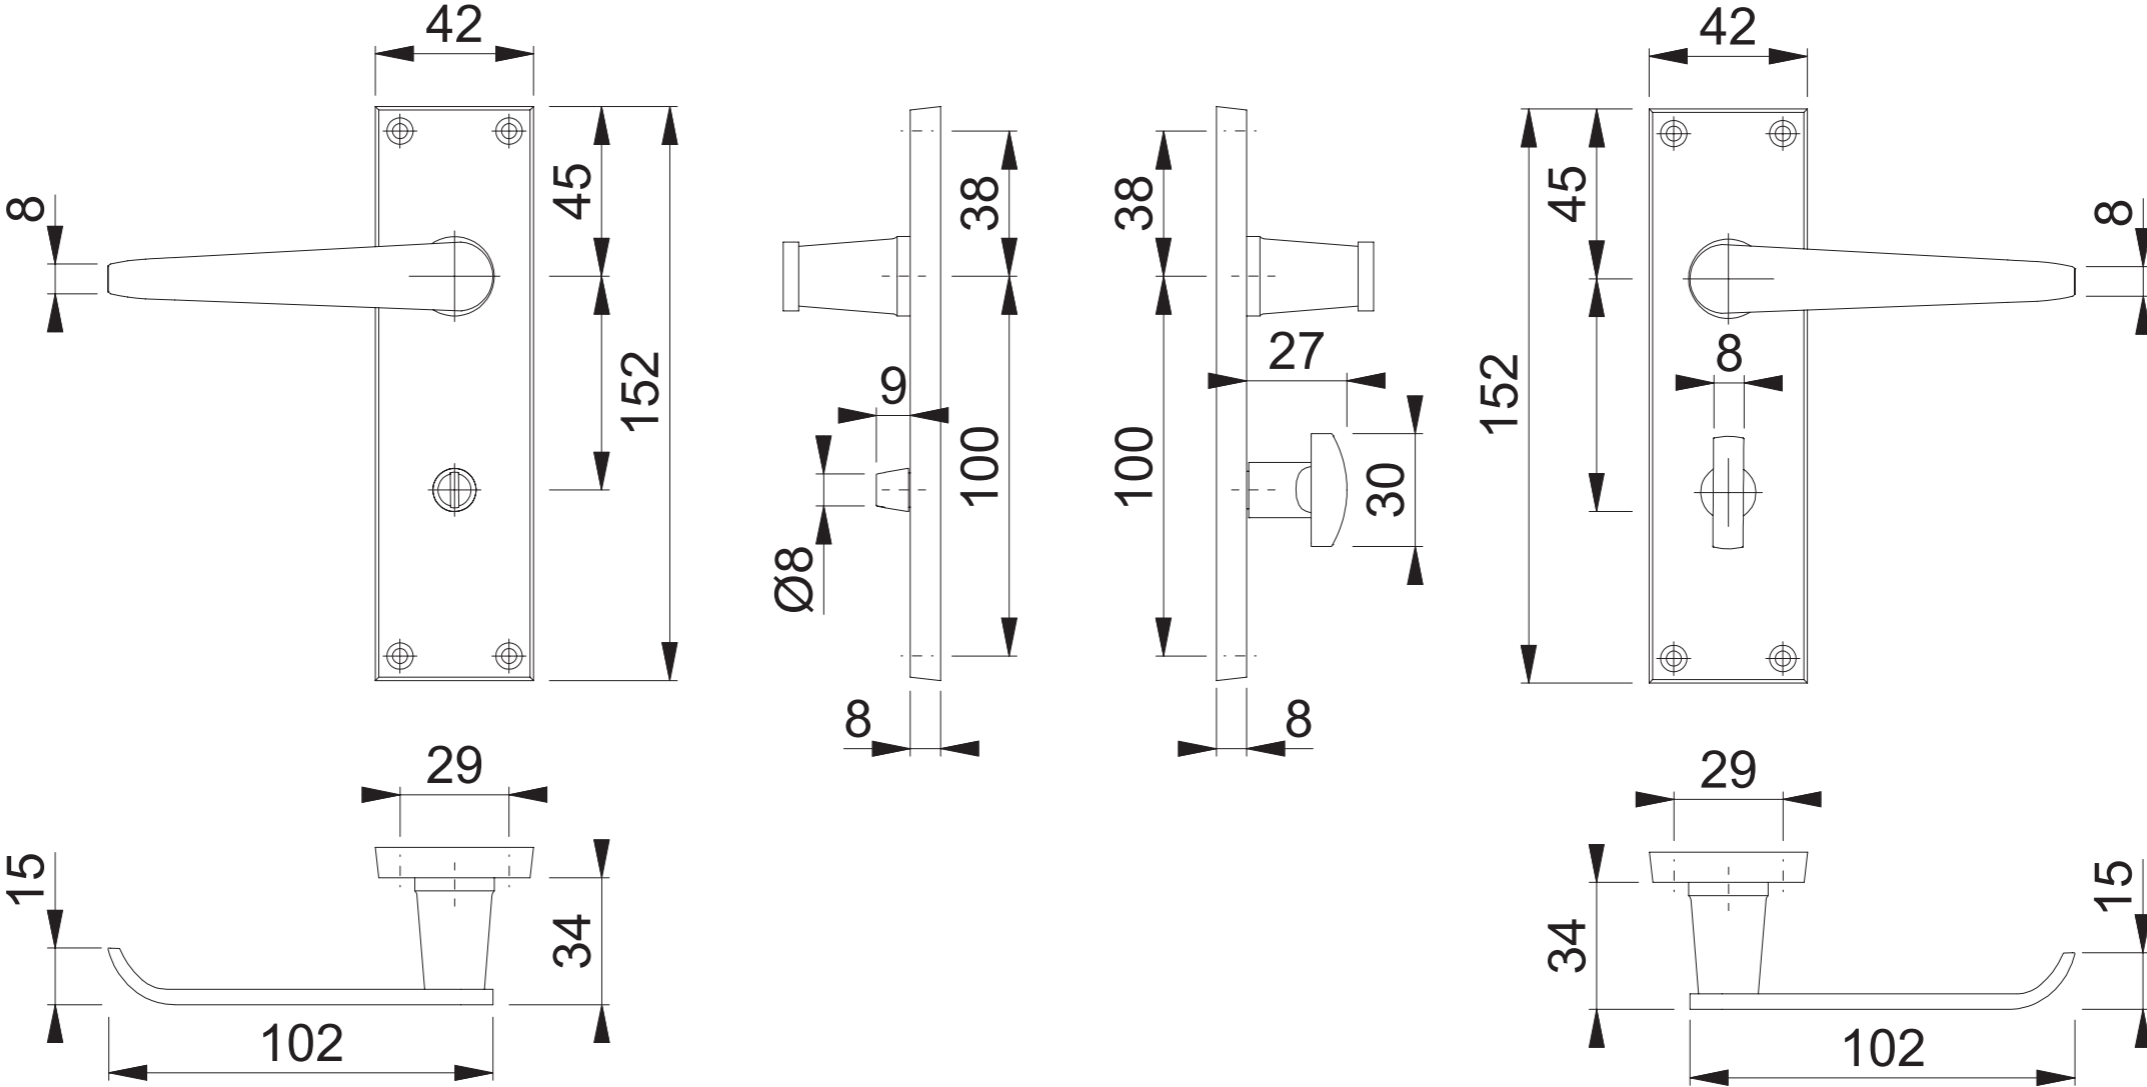

AR5000/15 (Victorian Straight Lever Bathroom)

These documents are property of HOPPE (UK) LTD, Standeford, Wolverhampton and are protected by both copyright and fair trade law. Any reproduction, reprint, copying, passing on to third parties and whichever use of these documents or parts thereof is prohibited, except with prior written consent of HOPPE.

Scale 1:2	Drawn by J.Renhard	Date 24.02.15	Drawing No. c0023164z000	<b>ARRONE</b> The Complete Range
--------------	-----------------------	------------------	-----------------------------	-------------------------------------