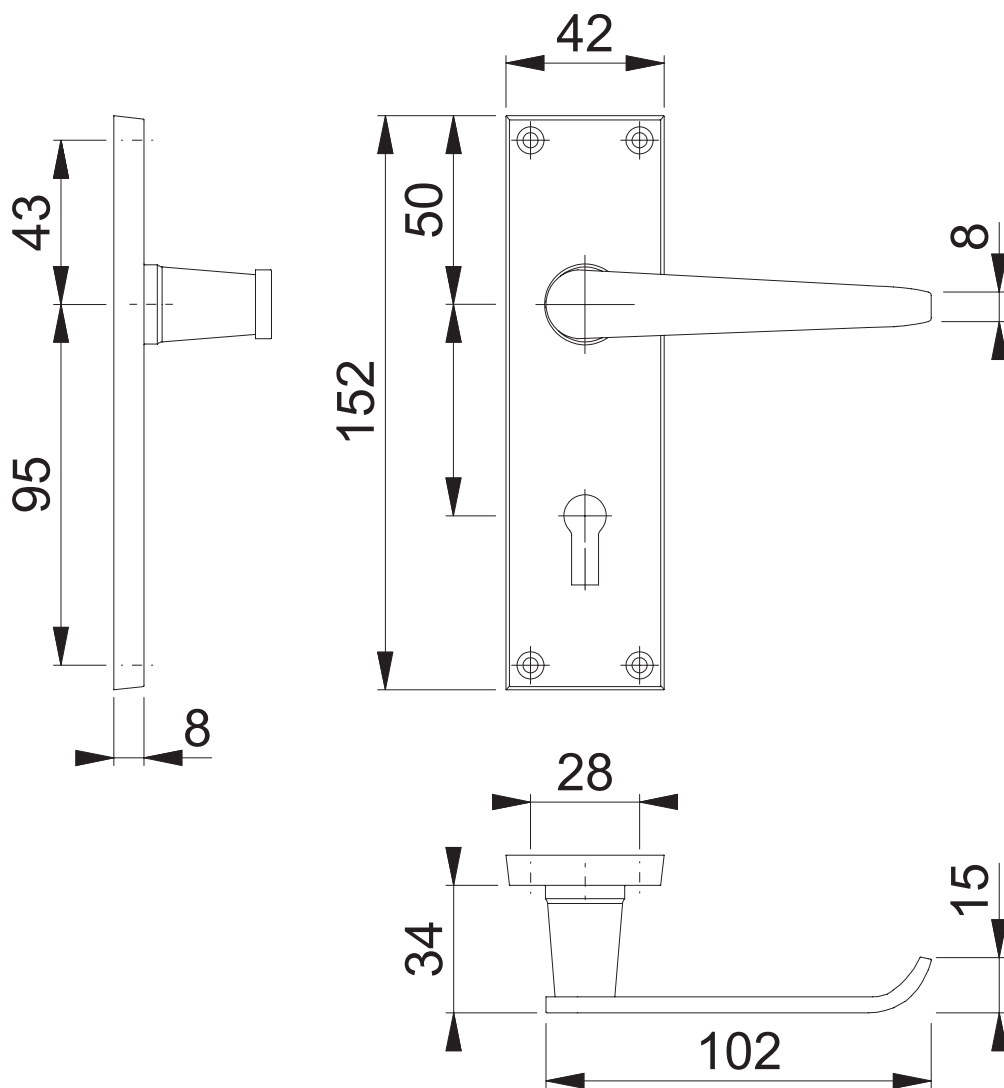

AR5000/12 (Victorian Straight Lever Lock)

These documents are property of HOPPE (UK), Wolverhampton and are protected by both copyright and fair trade law. Any reproduction, reprint, copying, passing on to third parties and whichever use of these documents or parts thereof is prohibited, except with prior written consent of HOPPE.

Scale 1:2	Name J. Renhard	Date 13.02.15	Drawing No: c0023162z000	
Updated on 17.02.15 J.Renhard (Product Development)				