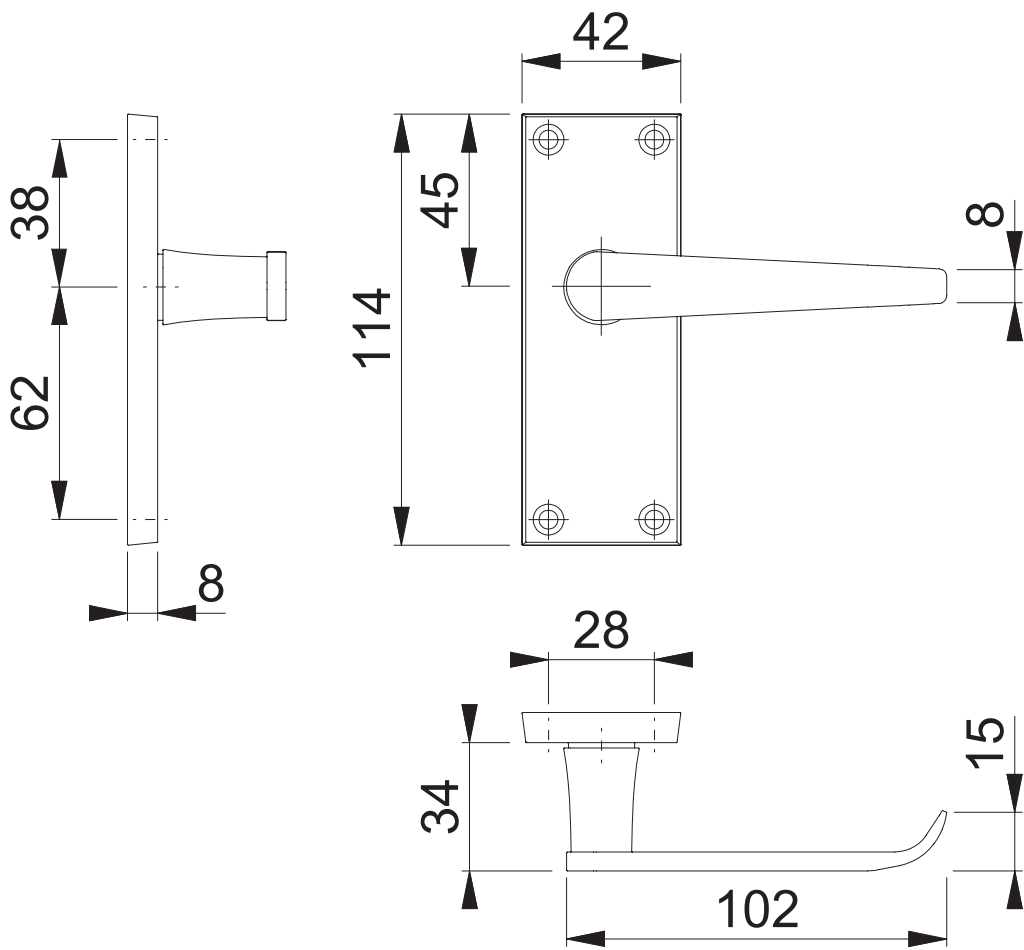

AR5000/11 (Victorian Straight Lever Latch)

These documents are property of HOPPE (UK), Wolverhampton and are protected by both copyright and fair trade law. Any reproduction, reprint, copying, passing on to third parties and whichever use of these documents or parts thereof is prohibited, except with prior written consent of HOPPE.

Scale
1:2

Name
J. Renhard

Date
13.02.15

Drawing No:

c0023161z000

ARRONE
The Complete Range