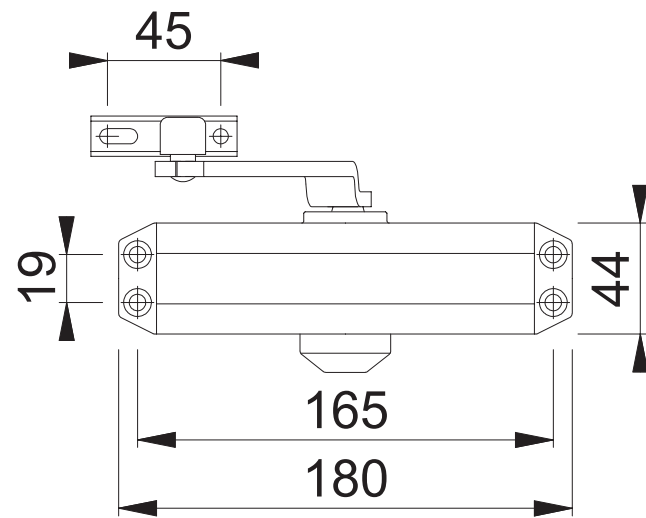

AR450 (DOOR CLOSER POWER SIZE 3)

These documents are property of HOPPE (UK) LTD, Standeford, Wolverhampton and are protected by both copyright and fair trade law. Any reproduction, reprint, copying, passing on to third parties and whichever use of these documents or parts thereof is prohibited, except with prior written consent of HOPPE.

Scale 1:3	Drawn by N.A.Taylor	Date 18.02.2015	Drawing No. c0632008z000	ARRONE The Complete Range
--------------	------------------------	--------------------	-----------------------------	-------------------------------------