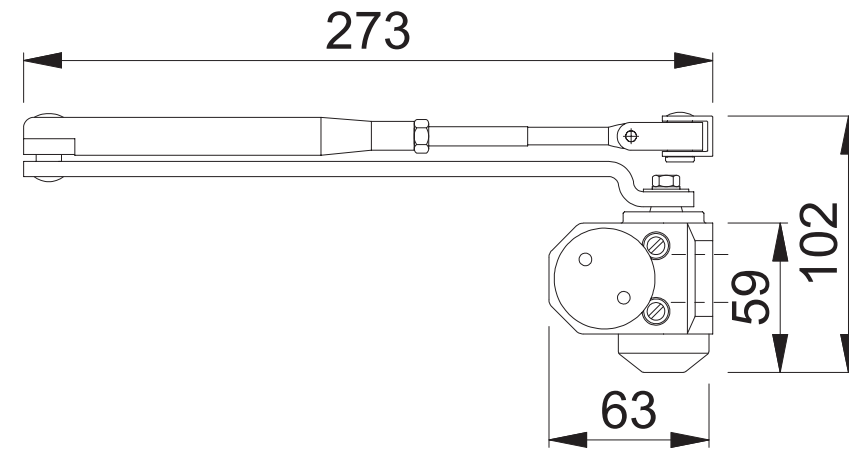

AR450 (DOOR CLOSER POWER SIZE 3)

These documents are property of HOPPE (UK) LTD, Standeford, Wolverhampton and are protected by both copyright and fair trade law. Any reproduction, reprint, copying, passing on to third parties and whichever use of these documents or parts thereof is prohibited, except with prior written consent of HOPPE.

Scale 1:3	Drawn by N.A.Taylor	Date 18.02.2015	Drawing No. c0632008z000	ARRONE The Complete Range
--------------	------------------------	--------------------	-----------------------------	-------------------------------------