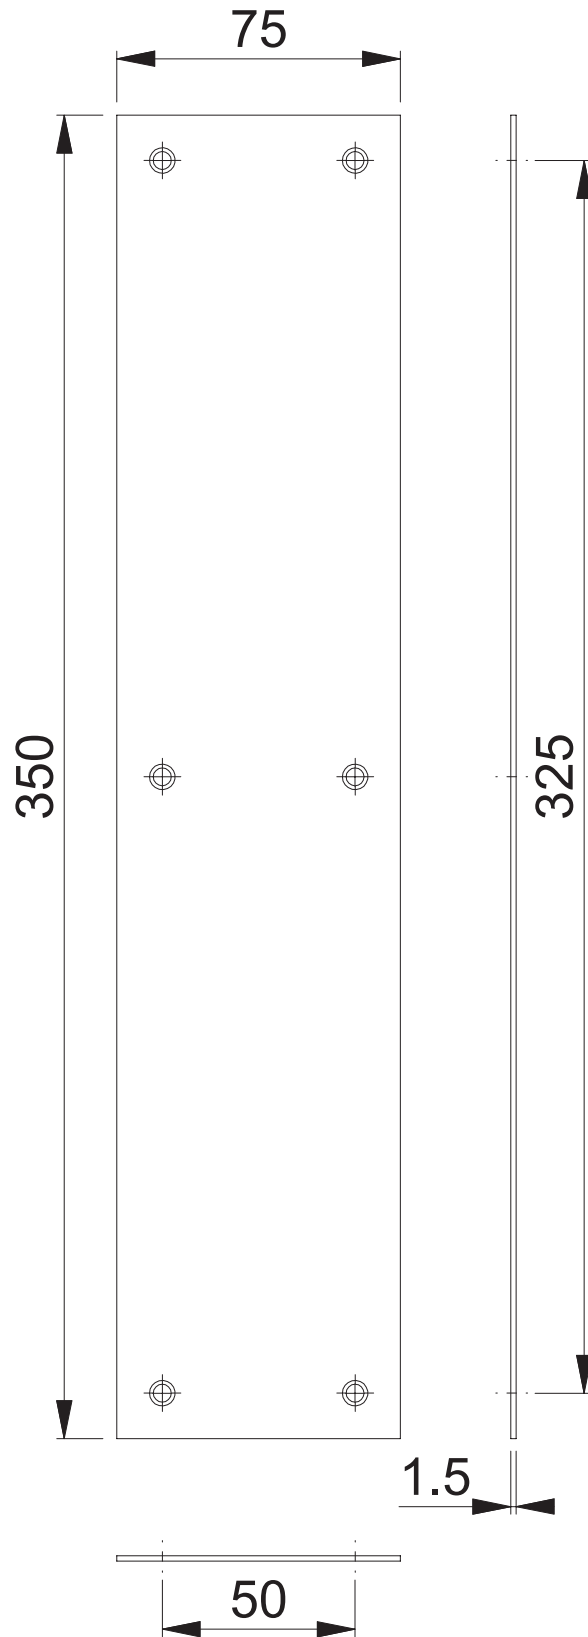

AR424B (Finger Plate)

These documents are property of HOPPE (UK), Wolverhampton and are protected by both copyright and fair trade law. Any reproduction, reprint, copying, passing on to third parties and whichever use of these documents or parts thereof is prohibited, except with prior written consent of HOPPE.

Scale 1:2	Name J. Renhard	Date 25.03.15	Drawing No: c1022121e001	ARRONE The Complete Range
--------------	--------------------	------------------	-----------------------------	-------------------------------------