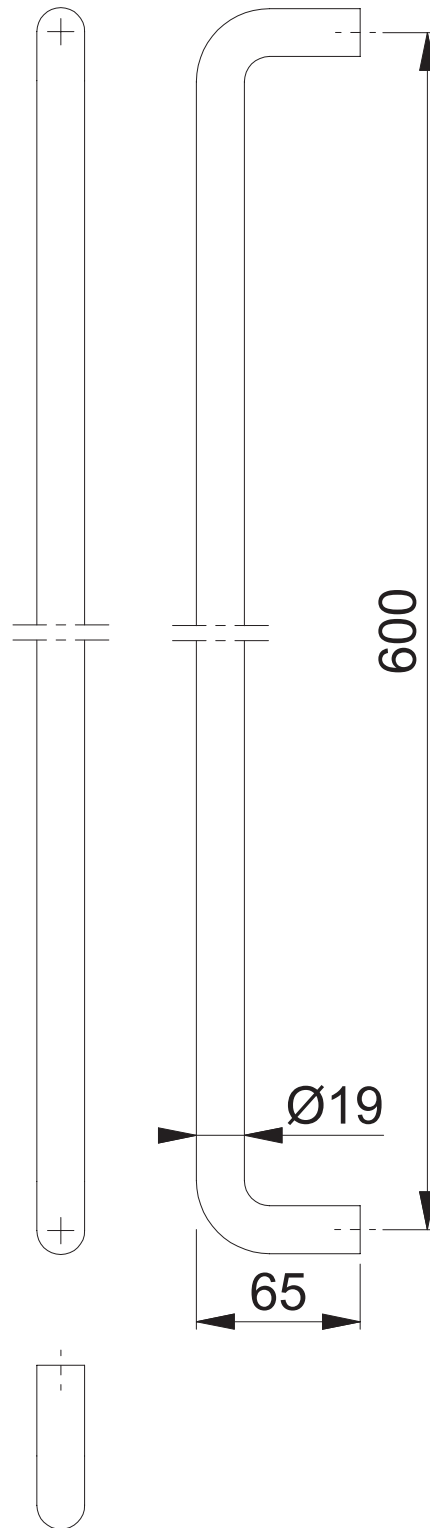

AR403/600BF (600mm Bolt Through Fix Pull Handle)

These documents are property of HOPPE (UK), Wolverhampton and are protected by both copyright and fair trade law. Any reproduction, reprint, copying, passing on to third parties and whichever use of these documents or parts thereof is prohibited, except with prior written consent of HOPPE.

Scale
1:3

Name
J. Renhard

Date
17.02.15

Drawing No:

c1382103e000

ARRONE
The Complete Range