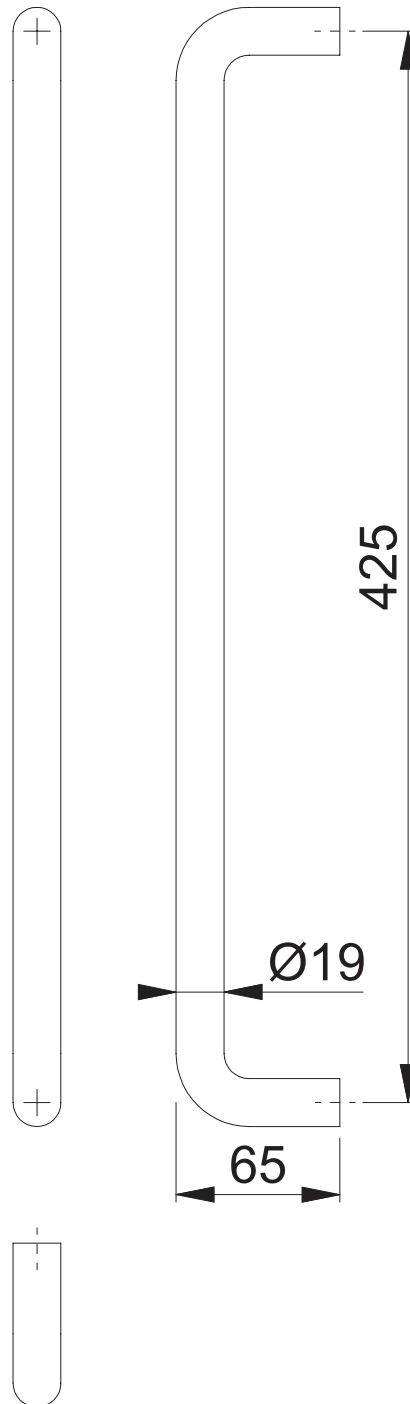

AR403/425BF (425mm Bolt Through Fix Pull Handle)

These documents are property of HOPPE (UK), Wolverhampton and are protected by both copyright and fair trade law. Any reproduction, reprint, copying, passing on to third parties and whichever use of these documents or parts thereof is prohibited, except with prior written consent of HOPPE.

Scale
1:3

Name
J. Renhard

Date
17.02.15

Drawing No:

c1382102e001

ARRONE
The Complete Range