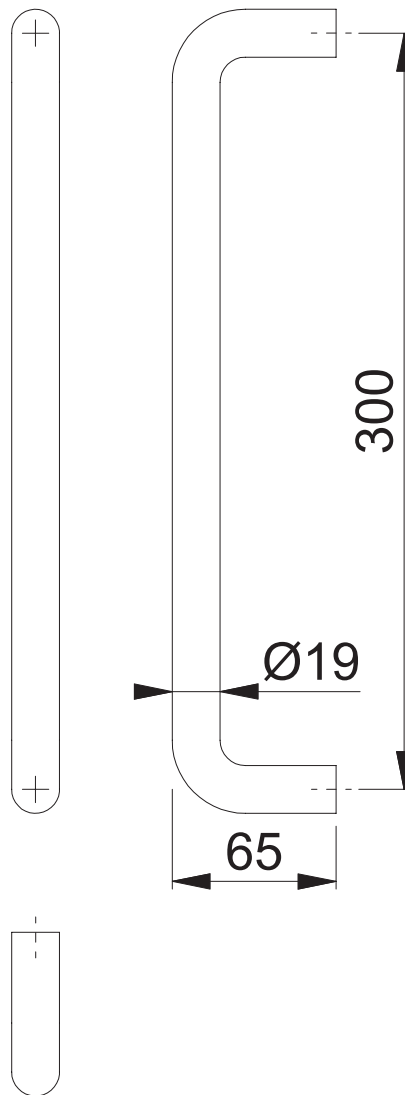

AR403/300BF (300mm Bolt Through Fix Pull Handle)

These documents are property of HOPPE (UK), Wolverhampton and are protected by both copyright and fair trade law. Any reproduction, reprint, copying, passing on to third parties and whichever use of these documents or parts thereof is prohibited, except with prior written consent of HOPPE.

Scale
1:3

Name
J. Renhard

Date
17.02.15

Drawing No:

c1382101e001

ARRONE
The Complete Range